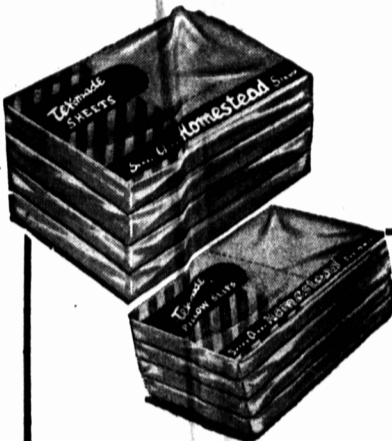

SALE 7.58 Pair **SALE 1.59** Pair

CANDYTONE SHEETS & CASES

Famous Tex Made brand of quality cotton fibres, bleached with colored stripes. 136 threads per sq. in. Ready to use. Pink, blue, green, gold.

Size after hemming 81 x 100 Reg. 9.49 Slips to match—Reg. 1.98

SALE 8.49 Pair **SALE 1.79** Pair

Homespun Bedspreads

Handspun, long-wearing spread of strong cotton in gay plaids. Band with wine, blue, rose and green checks. An extra spread will make matching drapery.

Size 86 x 100—Reg. 5.98 Size 70 x 90—Reg. 4.98

SALE 4.99 **SALE 4.29**

"TEX-MADE" SHEETS and CASES

Strong Homestead cotton, no added filling, sizes after hemming!

Hemstitched 81 x 100 Reg. 7.98 7.29 Pair	Hemstitched 72 x 100 Reg. 7.49 6.59 Pair	Plain Hemmed 81 x 100 Reg. 7.49 6.59 Pair	Plain Hemmed 72 x 100 Reg. 6.98 5.99 Pair	Hemstitched Pillow Slips Reg. 1.59 1.44 Pair	Plain Hemmed Pillow Slips Reg. 1.49 1.34 Pair
--	--	---	---	--	---

Famous CANNON Bath Towels

"Substandards", these well-known Cannon made towels are made of deeply looped cotton terry, very absorbent. Colorful shade range. Size 22 x 44.

Reg. 1.98

SALE 1.59 Pair

HOME FURNISHINGS
BOTH STORES