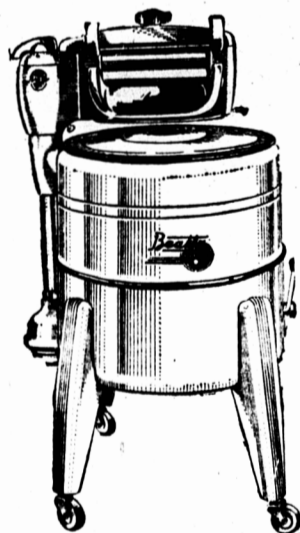

NOW... You Can Buy A Genuine BEATTY WASHER

FOR ONLY **139.00**

The wonderful Betty Washers have ball bearing mechanism, there are no belts to wear. It has lifetime oiling. It is guaranteed to do the family wash in less time and the Betty Washer is backed by Holman's "Guarantee of Satisfaction".

Other Models are priced at ..... 149.00, 189.50 and 199.50

Gas Engine Models are priced at ..... 212.00 and 238.50

Should you purchase a Betty Gas Engine Washer and obtain Electricity within a period of 3 years—we will give you a complete new Electric driven mechanism including the motor Free of Charge, in exchange for your Gas Engine; providing this is in normal working condition.

Use Our Helpful Credit Terms

Liberal Trade-In Allowance For Your Old Washer

The New PREMIER Aire-Matic Vacuum Cleaner

CYLINDER TYPE --- The Home Cleaning Specialist!

Unexcelled power, portability and performance. The Premier Aire-Matic will give you convenient, labor-saving cleaning. It's wonderful for upholstery, walls, ceilings, lamp shades, Venetian blinds and all floor surfaces. Complete with attachments

99.50

HOLMAN'S Charlottetown