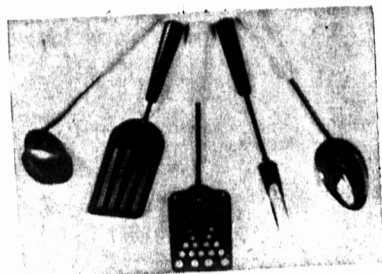

HOUSEWARES

WEDNESDAY • THURSDAY • FRIDAY AND SATURDAY MORNING

KITCHEN TOOLS—Stainless steel with colored wood handles. Potato mashers, ladles, cake turners, strainers, mixing spoons, etc. Your choice, each— **77c**

WASTE BASKETS — Enamelled metal, oval shaped in assorted color and floral designs. Each— **77c**

WONDER RUBBER SPONGES — Made of foam rubber. For personal and household use. **2 FOR 77c**

SCRAP TRAP — Metal frame uses ordinary paper bags. Closes tightly. Each— **77c**