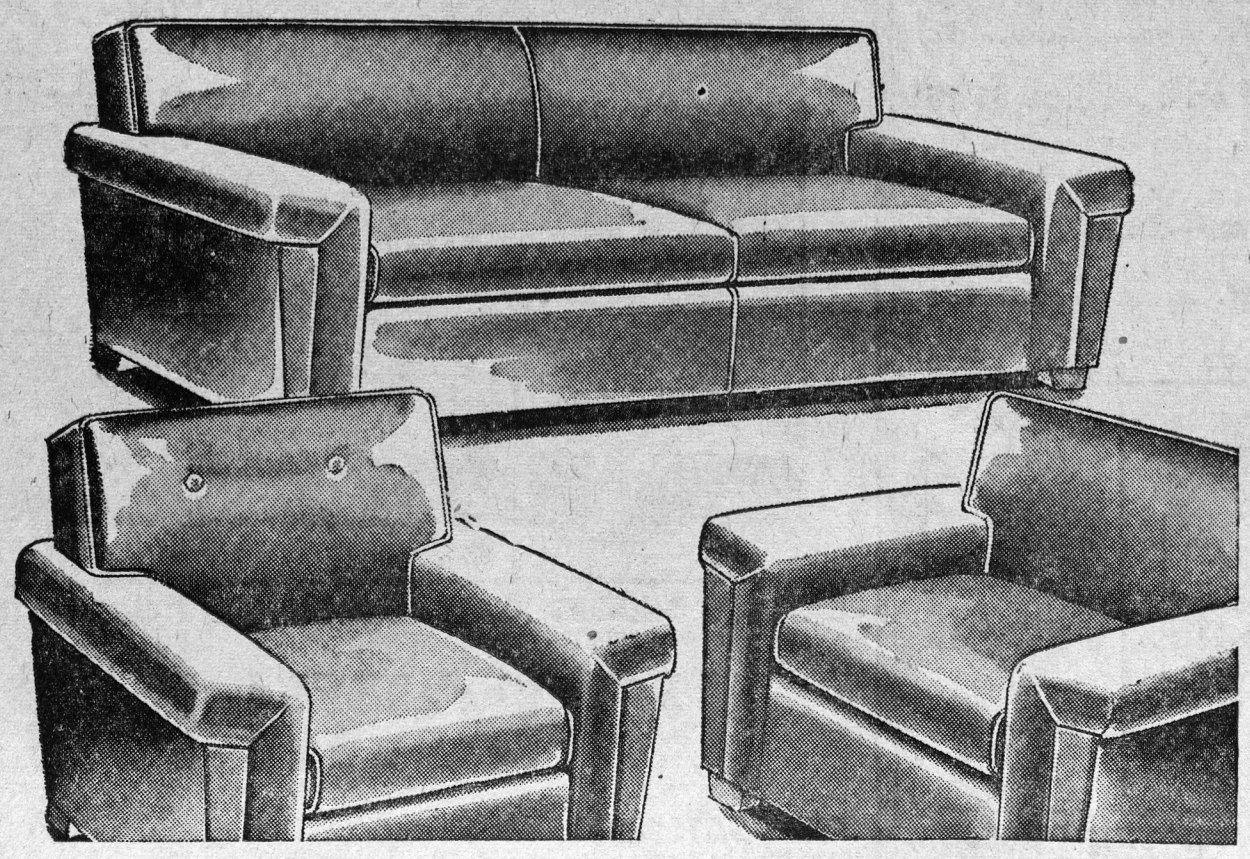

NEW WAY FURNITURE CO. LTD.

"The Maritime's GREATEST Furniture, Appliance and TV Stores"
161 Great George St., Charlottetown Ph. 6211