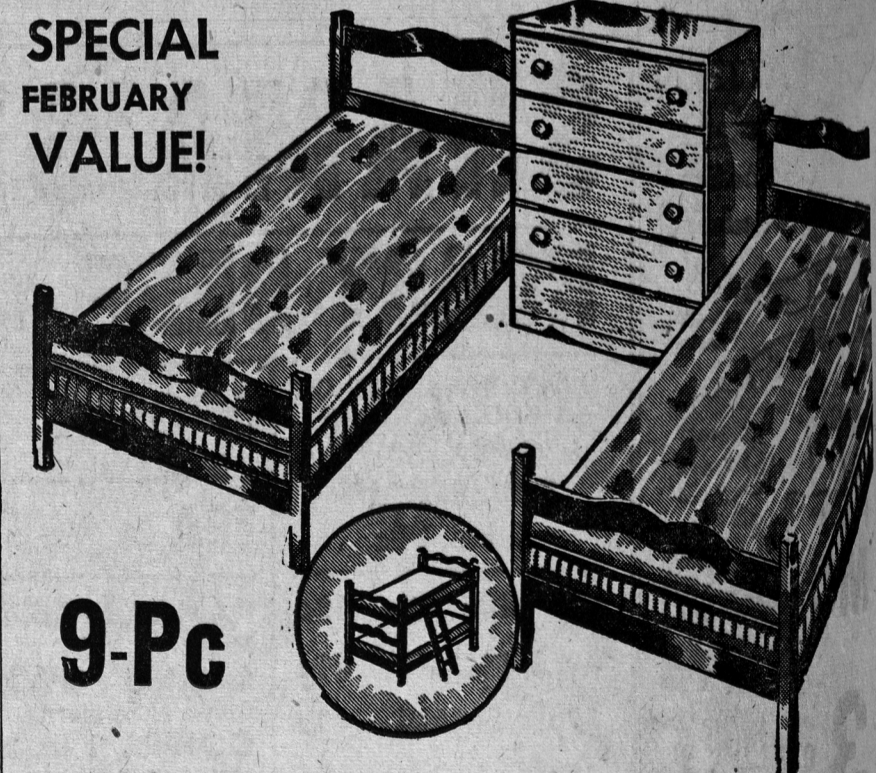

SPECIAL FEBRUARY VALUE!

9-Pc

MAPLE FINISH BEDROOM ENSEMBLE

Here's value—for the children's room—featuring two single beds that can be used as bunk beds if desired (see inset in circle); two spring filled mattresses; roomy four drawer chest in maple finish; sturdy ladder and guard rail. Take advantage of this February Special!

only **109.⁹⁵ or 75^c weekly**

NO DOWN PAYMENT

$70 OFF!

TREMENDOUS VALUES IN NEW, TAILORED

3-Pc.

CHESTERFIELD SUITES

Long wear—utility and beauty all combined! New styling in a good-looking 3-piece suite for your living room covered in long-wearing heavy wool frieze. Chesterfield is 81" long with 12" wide arm. Chairs each have 10" wide arms; Hercules no-sag spring construction throughout. BUY NOW AND SAVE!

REG. 269.95 VALUE!

199.⁹⁵ or 1.³⁵ wklly

NO DOWN PAYMENT