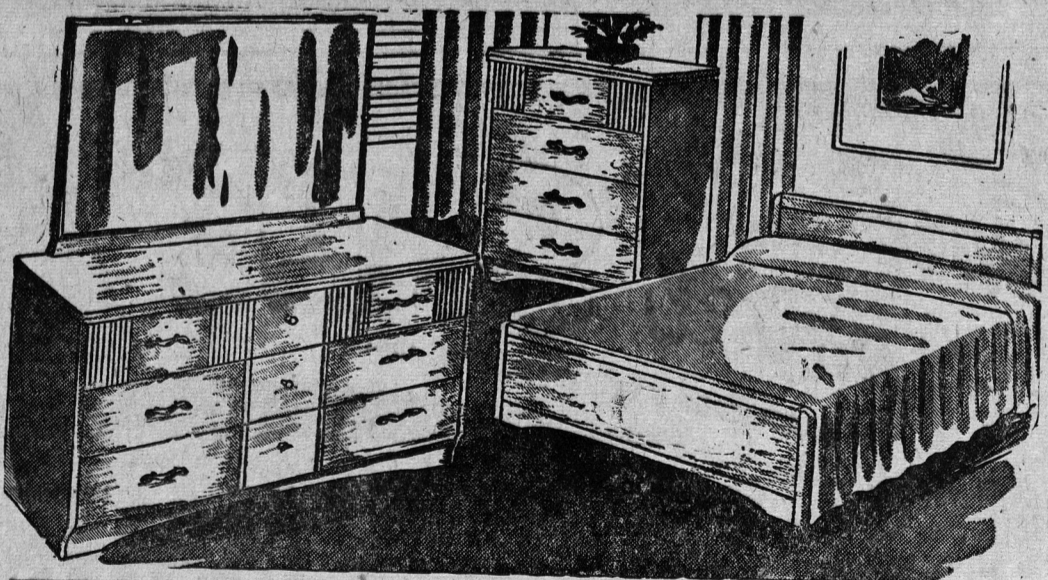

SAVE $60.00
4-Pc. Seamist BEDROOM SUITE

Made by "Eastern Furniture" . . . Suite includes large double dresser; roomy 4-drawer chest; full size 4' 6" bed with built-in radio bookcase headboard bed, matching nite table. Modern in every detail, this suite has class and distinction, all pieces being finished in beautiful Seamist tone with bright brass hardware. Drawers are of dust-proof construction with easy-to-move centre guides.

REG. 229.95

169.⁹⁵ or 1.¹⁵ weekly

NO DOWN PAYMENT NEW WAY'S FEBRUARY SALE—