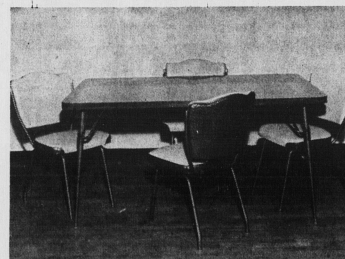

Quality Kitchen and Dinette Suites by "Liberty"

- large woodgrain arborite top; 36 x 48", extends to 60"
- 4 smartly styled chairs
- large well padded seats and back
- choice of bronztone or chrome finish
- bronztone suites in walnut table top with attractive inlay; two tone brown and beige chairs
- chrome suites in white table top with charcoal inlay; two tone white and silver and charcoal chairs.

SAVE $30.00

Regular 119.95 **89.95**

no down payment — 7.00 monthly

EXTRA SAVINGS ON THIS 3 - ROOM GROUP!

BUY ALL THREE GROUPS FOR ONLY

$379

- Save 125.85 on 3 room group
- Reg. 504.85
- Pay Only 20.00 Monthly!

EXTRA SAVINGS ON THIS 3 - ROOM GROUP!

BUY ALL THREE GROUPS FOR ONLY

$499

- Save 195.85 on 3 room group
- Reg. 694.85
- Pay Only 27.00 Monthly

CONGOLEUM

2 YD. WIDTH SALE 1.89 LIN. YD.
Reg. 2.20 Lin. Yd.
3 Yd Width SALE 2.79 LIN. YD.
Reg. 3.30 Lin. Yd.

MOIRE GOTHIQUE INLAID LINOLEUM

- domestic gauge
- felt base
- 8 colors
- unbelievable beauty in inlaid floors
- use in any rooms
- 3 yards wide

Reg. 3.49 Lin. Yd.

2.99 Lin. Yd.

BROADVEIN LINOLEUM TILE

- standard gauge
- minimum upkeep required
- 9 x 9", cut with exacting care
- 12 beautiful colors
- stays beautiful, never scuffs

Reg. 13c each

10 1/2^c each

SUPERVEIN LINOLEUM TILE

- domestic weight
- felt base
- highest quality
- many colors

Reg. 11c each

9^c each