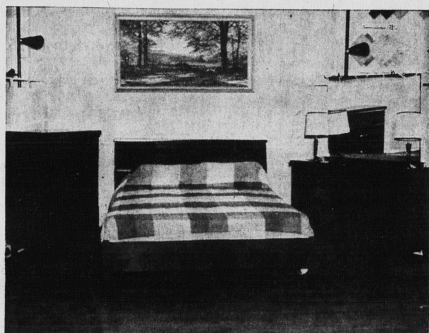

5 PC. BEDROOM ENSEMBLE

SAVE $41.90

Regular 190.90 **$149**

No Down Payment—9.00 Monthly

DELUXE 5 PC. BEDROOM ENSEMBLE

- large 55" double dresser
- roomy 4-drawer chest of drawers 30 x 17 x 40"
- full size bookcase bed
- 220 coil springfilled mattress
- ribbon slat steel spring
- full time drawer operation on nylon glides
- dustproof cases
- adjustable bevelled edge mirror
- top quality finish resists alcohol, boiling water, is heat resistant
- beautiful American walnut finish

SAVE $56.90

Regular 245.90 **$189**

no down payment — 10.00 monthly