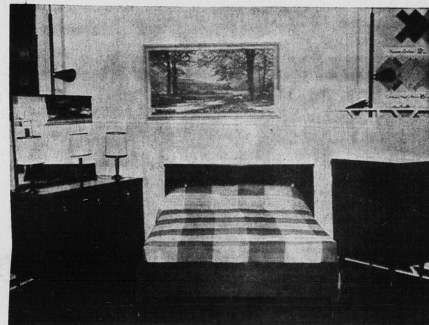

ANNUAL MAY SALE

Both Stores, Charlottetown and Summerside

Tremendous Savings In Every Department - Sale Dates May 15th. To 25th!

7 PC. LIVING ROOM ENSEMBLE

- 2 pc. chesterfield or davenport suite; nylon covering; foam cushions on chesterfield suite; brown, raisin or green.
- 1 arborite top coffee table in walnut
- 2 matching step and end tables
- 2 attractive table lamps and shades

SAVE $55.00

Regular 254.00

$199

No Down Payment—11.00 Monthly

KROEHLER 7 Pc. Living Room Ensemble

- sofa and matching chair in 100% nylon covering
- reversible foam cushions
- famous Kroehler cushionized construction
- highest quality new materials

● also included:

SAVE $70.00

Regular 329.00

$259

no down payment — 14.00 monthly

5 PC. BEDROOM ENSEMBLE

SAVE $41.90

Regular 190.90 **$149**

No Down Payment—9.00 Monthly

DELUXE 5 PC. BEDROOM ENSEMBLE

- large 55" double dresser
- roomy 4-drawer chest of drawers 30 x 17 x 40"
- full size bookcase bed
- 220 coil springfilled mattress
- ribbon slat steel spring
- full time drawer operation on nylon glides
- dustproof cases
- adjustable bevelled edge mirror
- top quality finish resists alcohol, boiling water, is heat resistant
- beautiful American walnut finish

SAVE $56.90

Regular 245.90 **$189**

no down payment — 10.00 monthly

5 PC. KITCHEN and DINETTE SUITES

- table 30" x 38" extending to 48"
- mar proof arborite top
- 4-sturdy vinyl covered chairs
- concealed back supports
- box edge seats
- self-levelling glides
- choice of bronztone or chrome finishes

SAVE $15.00

Regular 59.95 **44.95**

No Down Payment — 5.00 Monthly

Quality Kitchen and Dinette Suites by "Liberty"