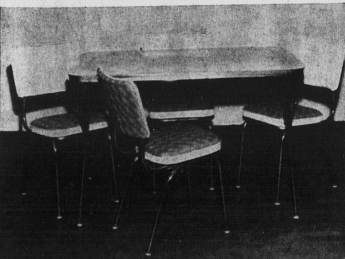

5 PC. KITCHEN and DINETTE SUITES

- table 30" x 38" extending to 48"
- mar proof arborite top
- 4-sturdy vinyl covered chairs
- concealed back supports
- box edge seats
- self-levelling glides
- choice of bronztone or chrome finishes

SAVE $15.00

Regular 59.95 **44.95**

No Down Payment — 5.00 Monthly