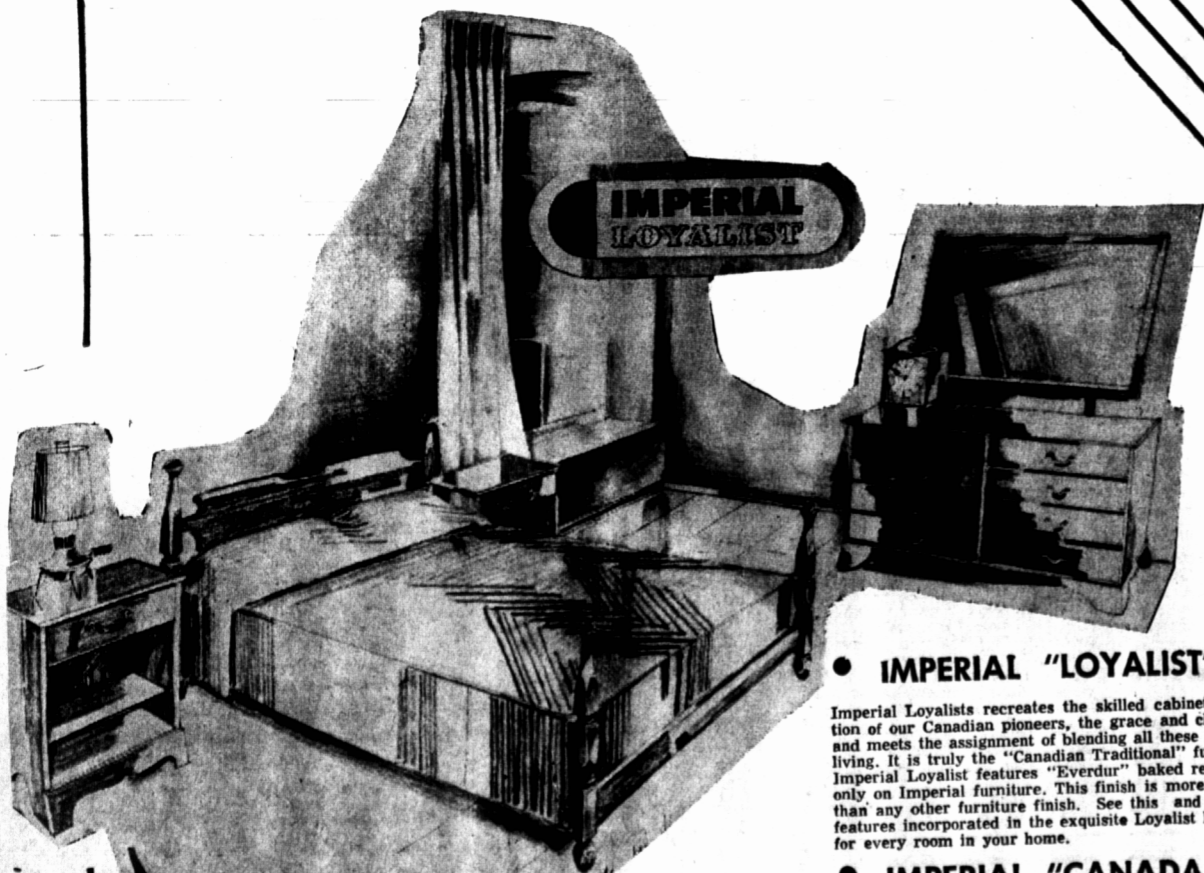

• **IMPERIAL "LOYALIST"**

• **IMPERIAL "CANADA LINE"**

"The Canada Line" is a group of lower priced Early Canadian designs, ideally suited for the most modest budget. Detailed more simply than comparable "Imperial" Loyalist pieces, they express their own full measure of Colonial charm. There is a Canada Line group for every room in your home.