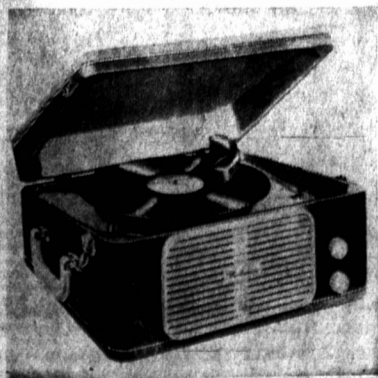

JACQUARD WOVEN TOWELS. Made of medium weight cotton terry. Rainbow striped effect in shades of blue, green, rose and gold. Size 18 x 36 inches. Priced at—

1.49 PAIR

HEAVY COTTON BATH TOWELS. Made of fine quality terry, soft and absorbent. Finished with plain hemmed ends. White with assorted colored stripes. Size about 20 x 44 inches. Priced at—

1.98 PAIR

Canada's Most Popular Portable Record Player... "FLEETWOOD"

MODEL 333

- Leatherette covered cabinet in rich new limed oak and mahogany tone finish with gold trim.
- Plays 10" and 12" Records with lid closed.
- Plays all speeds—78, 45, 33 1/3 R.P.M.
- 8 Tube wide range amplifier, feed back circuit.
- Fully variable tone and volume controls.
- Latest type 2 Sapphire needle "Ceramic" turn over cartridge.
- Speaker in front with bass reflex chamber for clear full tone.