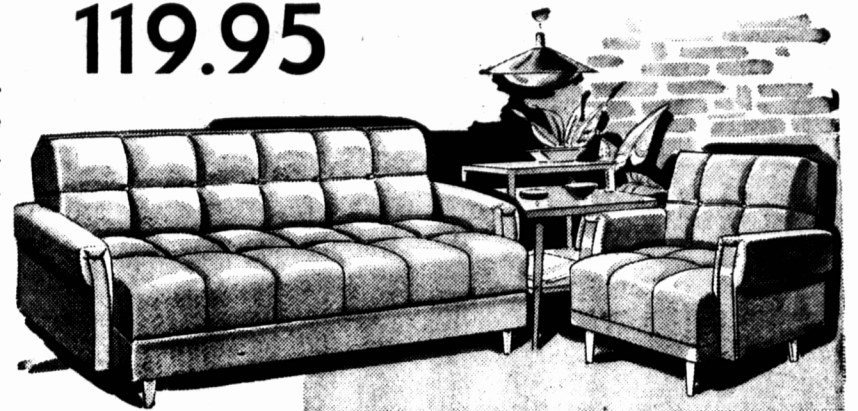

## 2-PC. SOFA-BED SUITE

Reg. 139.95

**119.95**

\$12 DOWN — \$9 MONTH

Here is a manufacturer's special with real savings on top quality merchandise. This suite features new styling with Lawson arms, button and welted seats in back and conical legs. Coil spring seat and back with Hessian and cotton felt insulation. Sofa has hidden bedding compartment.