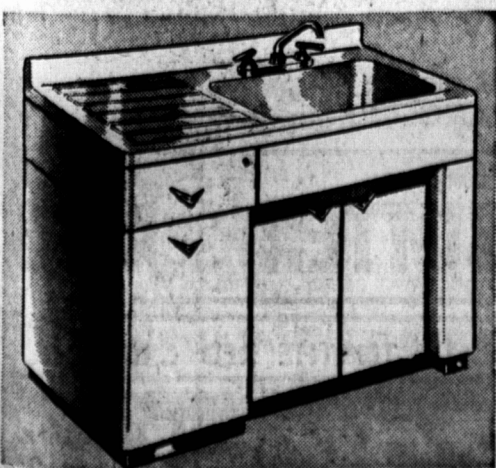

## 5-PC. DINETTE Chrome Suite

**84.95**

Reg. 98.95

\$9 DOWN — \$8 MONTH

Save \$15 on this beautiful Mother of Pearl pattern dinette suite. This suite consists of one two-tone inlay top table and four two-tone chairs. Colors are grey with red, yellow or green.

## Kenmore 23" Electric RANGE

Reg. 269.95

\$10 DOWN  
\$11 MONTH

**219.95**

Save \$50 with one of the most popular Kenmore Electric Ranges. Completely automatic with electrically operated minute-minder. Push button switches. Oven window with light. Full width storage drawer with free-running plastic rollers. 7-heat element switches . . . an electric range you will be proud to own.

## 42" Steel Sink Cabinet

Reg. 99.50

**88.88**

\$5 DOWN — \$5 MONTH

Single basin 29 x 16½ x 7" deep. Single drain board 19 x 22". Fitted with one drawer and 2 storage compartments. Available with right or left hand drainboard.