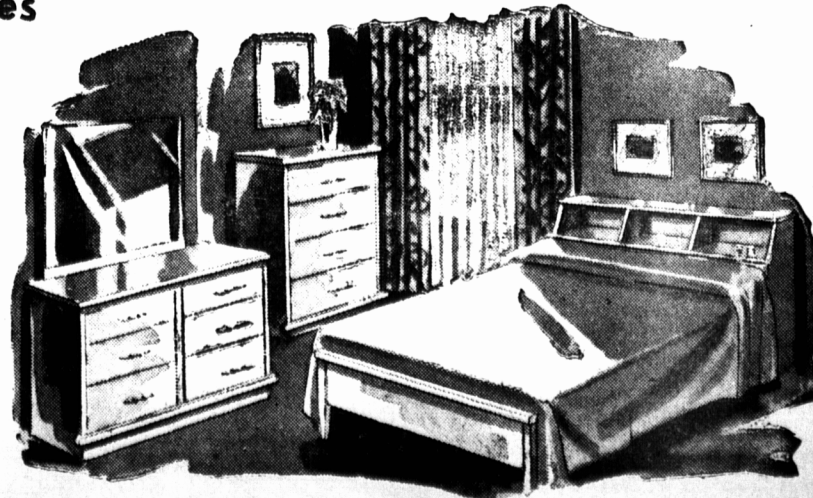

EATON'S SALE OF FURNITURE AND HOUSEFURNISHINGS for HOME and COTTAGE

SALE STARTS TUESDAY, MAY 24th

SALE PRICED! BIG SAVINGS! POPULAR 1954 "FRIGIDAIRE" REFRIGERATORS

Note the features - - the low price of this top-selling "Frigidaire"! Take advantage of this outstanding offer and save dollars at Eaton's. Deluxe 9 cubic feet featuring—push button defrost - Automatic reset -defrosting - - - complete defrosting at touch of finger. When defrosting is completed, refrigerating mechanism automatically turns on.

- Full width Freezer. Should hold up to 38 lbs. of frozen food.
- "Quickcube" ice trays
- Full width sliding hydrator
- Pantry door with egg server and butter keeper
- Approximate size: height 59½", width 27½", depth 30¾".

HOME AND COTTAGE SALE, Each **259.00**

SPECIAL! Borderless Baroleum Rugs

A hard wearing quality on a felt base with enameled surface, making it easy to clean and keep clean. It's bright shiny surface adds much attraction to your floors. One popular size and block pattern from which to choose. Size 9' x 13' 6"

HOME AND COTTAGE SALE, Each **6.95**

PATCH MATS

These are remnants of carpet sewn together and made into very attractive scatter mats. The quality is truly exceptional at these low prices. Well made with serged edges to prevent fraying. Size 24" x 45".

HOME AND COTTAGE SALE, Each

3.49

JUTE CARPETING 27" WIDE

Economy priced hall and stair carpet, sturdy, hard wearing jute constructed in the popular Brussels weave. Red only.

HOME AND COTTAGE SALE, Lineal Yard

1.20

LAWN MOWERS LOW PRICED!

Hand lawn mower 16" cut reel equipped with long life bronze bearing. Blade tension and cutting depth easily adjusted. Rubber tired wheels.

HOME AND COTTAGE SALE, Each **12.49**

Shop With Confidence at EATON'S Our Guarantee Since 1869: