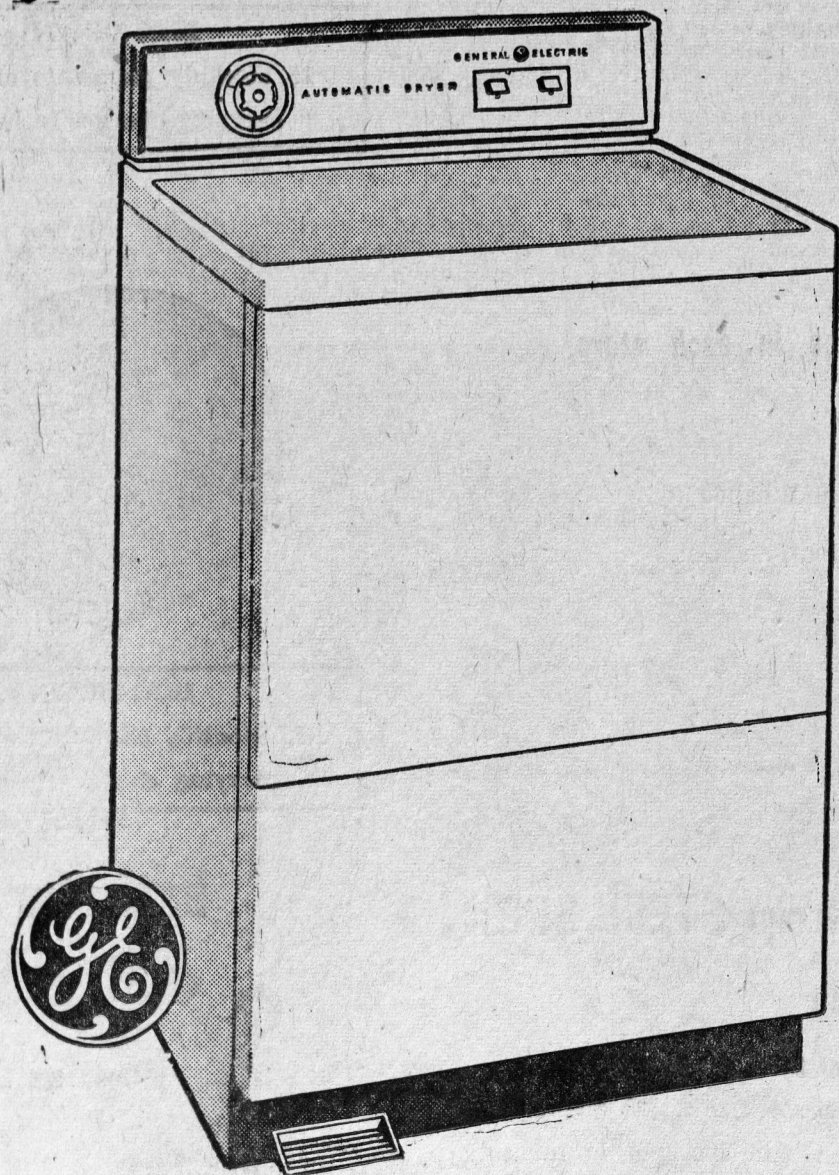

HOLMAN'S
HARDWARE
. . . both stores

Take Advantage Of The Easy Terms... $10.00 Down Delivers!