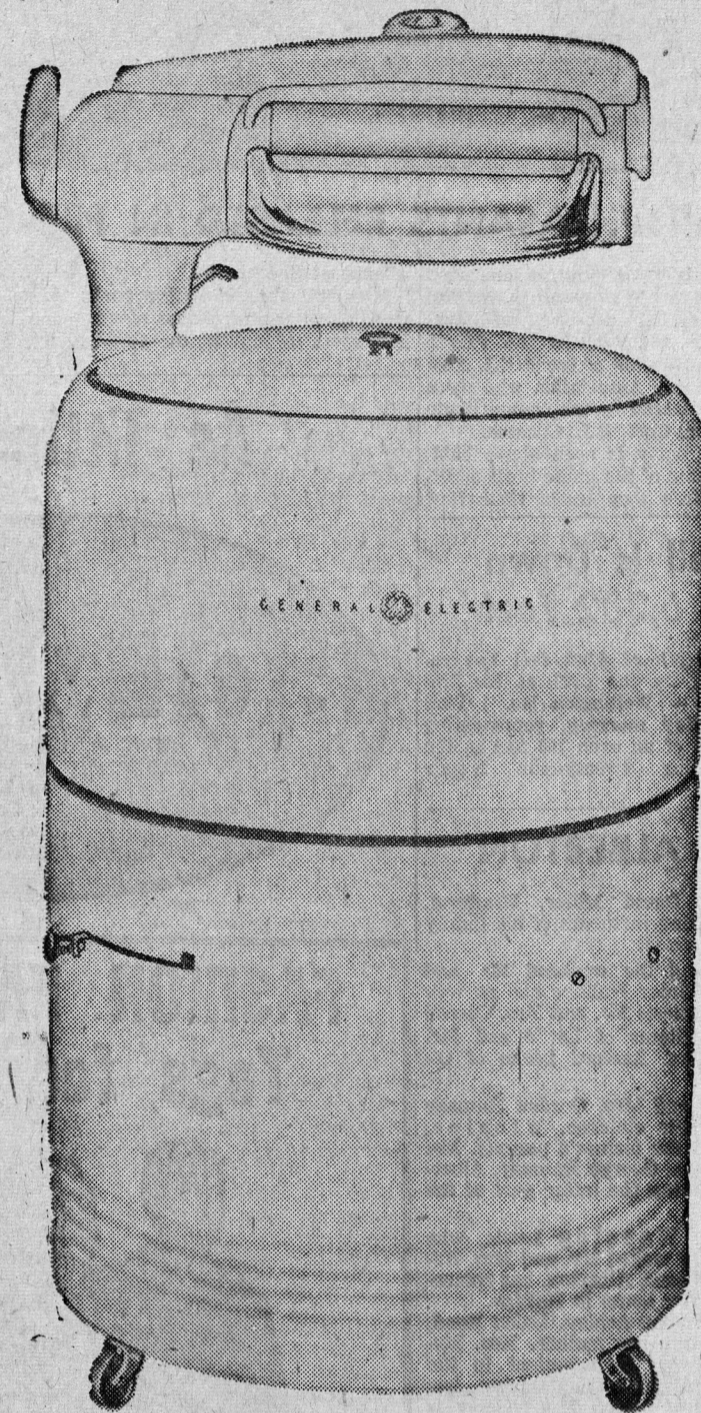

REG. PRICE 199.95
YOUR SAVING 70.00

Introductory Special

129^{.95}

10.00 delivers — easy terms

... madam! your washday worries are over!!

General Electric AUTOMATIC WASHER

introductory special

REG. PRICE 369.95
YOUR SAVING 70.00

299^{.95}

10.00 delivers — easy terms

Wash your clothes clean and bright in a new G. E. Filter-Flo washer. The famous washing system REMOVES LINT AUTOMATICALLY gives you CLEANER clothes . . . lint-free, sand free, scum-free. Washes 10 lbs. of regular wash . . . over 50% more clothes capacity than many other automatics. One simple dial gives you the choice of a normal wash cycle, or a special short cycle for lighter loads. Washbasket and tub are finished in long-wearing durable porcelain. One year warranty on entire washer . . . additional 4 year warranty on sealed-in transmission parts.

General Electric Automatic DRYER

The new G. E. Clothes Dryer dries clothes by gentle tumbling through a high-velocity stream of clean warm air. Typical size load of cottons (6 lbs.) can be dried in less than 35 minutes. Timer Dial permits selection of drying times. Heat switch allows selection of drying temperatures for different types of fabric. Special setting allows clothes basket to rotate without heat for fluffing pillows, bedspreads, etc. One year written warranty against defective material and workmanship.

REG. PRICE 249.00
YOUR SAVING 30.00

219^{.00}

10.00 delivers
easy terms