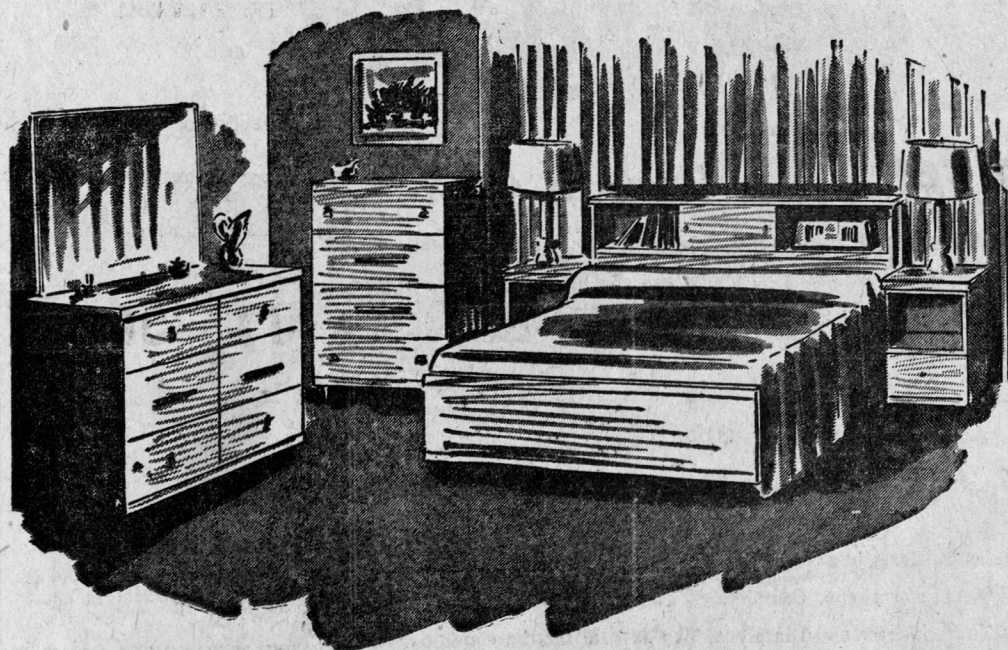

Starting **MONDAY**

Spring Sale

5 1/2
BIG
DAYS

FINAL CLEARANCE of BEDROOM SUITES

- Just 14 Suites between the 2 stores.
- Included are walnut, seamist, mocha finishes.
- Most suites have bookcase bed, chest and double dresser.
- Regular to \$269.95.
- Your choice of any suite in the lot at one low price.
- Be early for best selection.

149.00

FURNITURE—both stores

NECCHI SEWING MACHINES

- 1 ONLY**
Bernina portable originally priced at \$239. Now yours at this ridiculously low price! Easy terms. **99.00**
- 1 ONLY**
Bernina portable originally priced at \$189.00 now at a huge reduction and on easy credit terms. **99.00**
- 1 ONLY**
B.U. Portable Necchi sewing machine originally priced at \$299.00. Small down payment... easy terms. **149.00**
- 1 ONLY**
Necchi Supernova in beautiful cabinet originally priced at \$393.00... Now yours at this low price. **249.00**