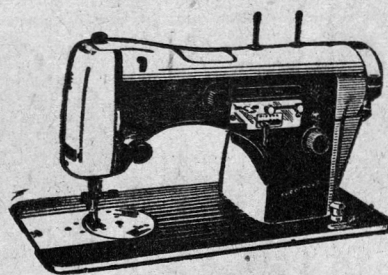

149.00

FURNITURE—both stores

NECCHI SEWING MACHINES

- 1 ONLY**
Bernina portable originally priced at \$239. Now yours at this ridiculously low price! Easy terms. **99.00**
- 1 ONLY**
Bernina portable originally priced at \$189.00 now at a huge reduction and on easy credit terms. **99.00**
- 1 ONLY**
B.U. Portable Necchi sewing machine originally priced at \$299.00. Small down payment... easy terms. **149.00**
- 1 ONLY**
Necchi Supernova in beautiful cabinet originally priced at \$393.00... Now yours at this low price. **249.00**