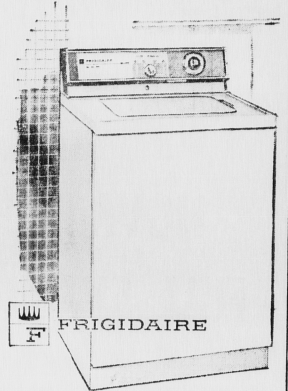

WASHER

With Giant 12 lb. tub gives you all these features.

REGULAR 339.95

279.95 WITH TRADE

No Down Payment — 15.00 Monthly