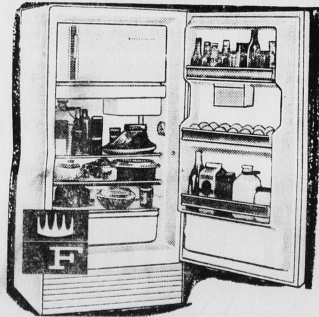

FRIGIDAIRE REFRIGERATOR

Trade in your old refrigerator and enjoy many new features Frigidaire has to offer you.

- Large family size
- Large 73 lb. freezer and chiller tray capacity
- Fast semi-automatic dual defrosting
- Easy to clean removable door shelves
- Full-width porcelain enamel storage drawer
- Easy to open mazzette door seal on all four sides
- Remember there's no substitute for the real thing: the original Frigidaire Refrigerator

REGULAR 289.95

199.00 WITH TRADE

Trade must be standard brand in normal working order
No Down Payment — $11.00 Monthly

$70.00 FOR YOUR OLD TV

RCA VICTOR 23"

TELEVISION

This new Vista TV sets a new standard of quality and performance.

REGULAR 299.95

229.95 WITH TRADE

No Down Payment — $12.00 Monthly