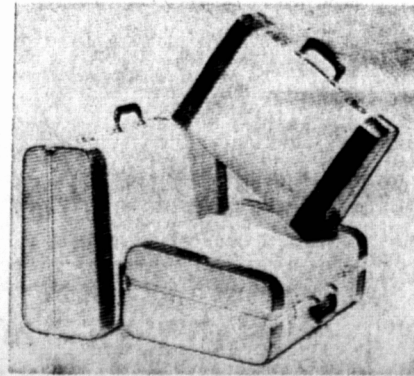

LADIES' LUGGAGE

Highly styled ladies luggage. Flush fitting tapered cases in new attractive colours and patterns with extra wide contrasting bindings. The very best fibre and steel frame construction. Fully lined in bright art silk and shirred pockets.

Overnite 18"

8.98

Weekend 21"

10.95

Fullman 24"

12.95

Train Case

8.98

HOLMAN'S
FURNITURE
DEPARTMENT
•
BOTH
STORES