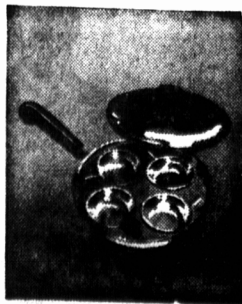

For The Handy Man! 3-Piece TOOL SET

Consisting of hammer, pair of 7 inch pliers, screwdriver. All are top quality built for use. Regular \$2.55 — SHOPPING PARTY SPECIAL set —

1.98

HOLMAN'S BOTH STORES HARDWARE

Get Several Of These Handy HOT DISH RACKS

At This Saving!

Made of attractive wrought iron in modern design and fitted with non-slip rubber feet. Suitable for holding Pyrex casseroles and other dishes for table serving Regular 98 cents — SHOPPING PARTY SPECIAL—

79c

HOLMAN'S BOTH STORES HOUSEWARE

Regular 1.50
Lifetime Aluminumware

EGG POACHERS

For eggs "just as you like 'em!" Poached two eggs at a time, fitted with snug cover and safety grip handle. Free receipt book included. Regular \$1.50 — SHOPPING PARTY SPECIAL —