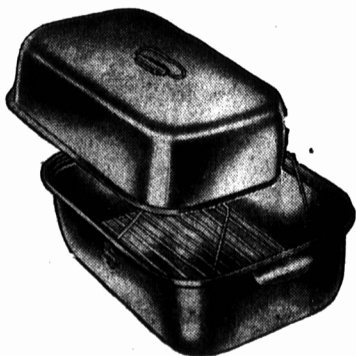

79.

8.00 Down - - Balance Monthly

HOLMAN'S BOTH STORES APPLIANCES

Great Feature Value!

Well Known Electric

FLOOR POLISHER

At A Low Low Price For This Sale

Well-Known Make in Twin-Brush model. Effortless to use, quiet and versatile. Precision constructed and balanced and complete with buffing pads. SHOPPING PARTY SPECIAL—

42.99

5.00 Down - - Balance Monthly

HOLMAN'S BOTH STORES APPLIANCES

You'll Need One Of These

ALUMINUM ROASTERS

Large Size -- Regular 6.95

Heavy Duro Aluminum in rectangular shape and a size to hold your Christmas Turkey or Goose. Complete with roasting rack and snug fitting cover. SHOPPING PARTY SPECIAL —

HOLMAN'S BOTH STORES HOUSEWARES

4.99

Christmas Lights Sets

8 Lights -- Regular 1.20

Buy an extra set or two for Christmas joy and gladness, you can afford it at this low, saving price, regular \$1.20 — SHOPPING PARTY SPECIAL

98c

HOLMAN'S BOTH STORES HARDWARE

Save! Laminated HOCKEY STICKS

50 to 53 inches long, strong and well made with white ash handles. Regular \$1.15 — SHOPPING PARTY SPECIAL

89c

HOLMAN'S BOTH STORES SPORTING GOODS