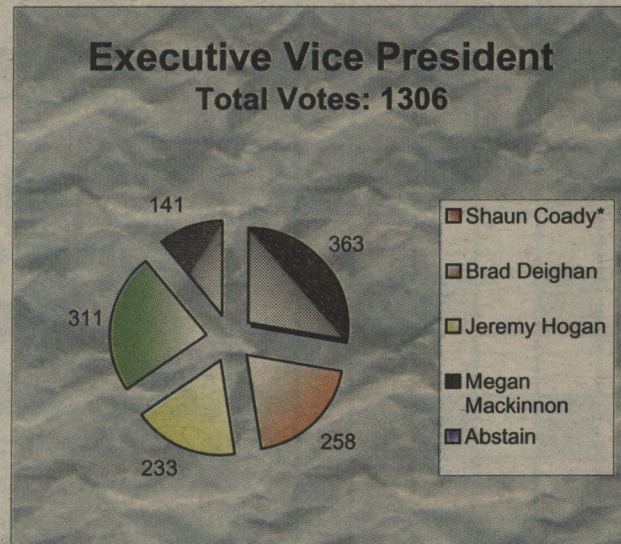

2005 - 2006 UPEI Student Union Election Results

*Asterisks represent elected candidates.

Councillors - Faculty Reps

Other Elected Positions