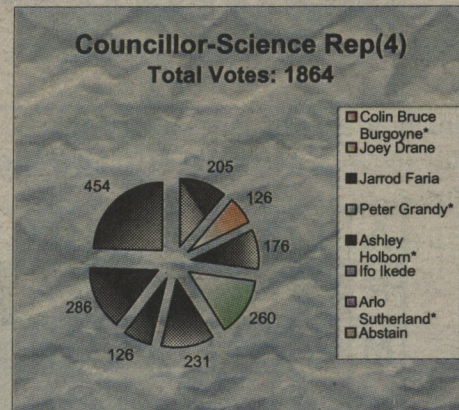

2005 - 2006 UPEI Student Union Election Results

*Asterisks represent elected candidates.

Councillors - Faculty Reps

Other Elected Positions