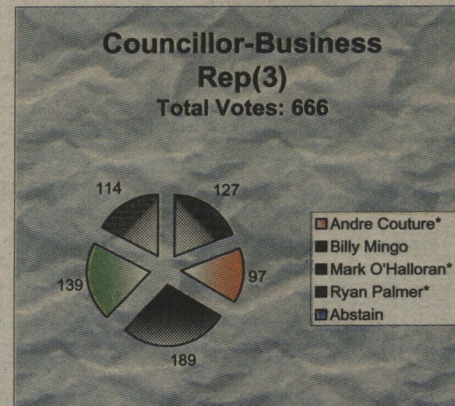

2005 - 2006 UPEI Student Union Election Results

*Asterisks represent elected candidates.

Councillors - Faculty Reps

Other Elected Positions