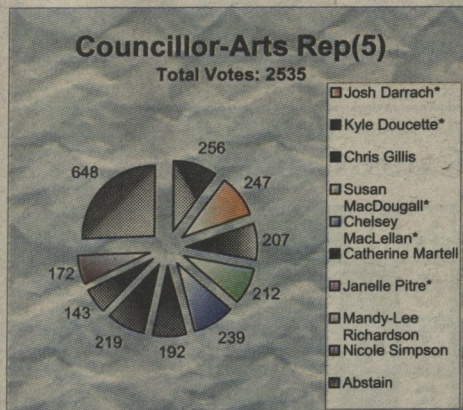

2005 - 2006 UPEI Student Union Election Results

*Asterisks represent elected candidates.

Councillors - Faculty Reps

Other Elected Positions