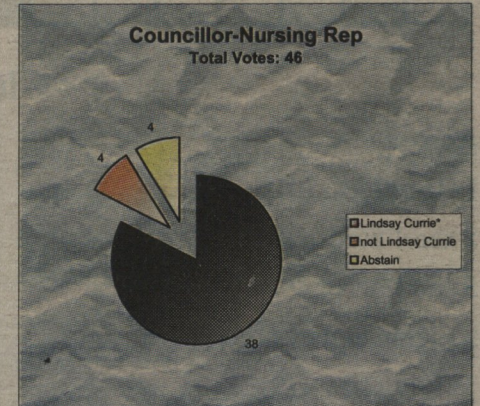

2005 - 2006 UPEI Student Union Election Results

*Asterisks represent elected candidates.

Councillors - Faculty Reps

Other Elected Positions