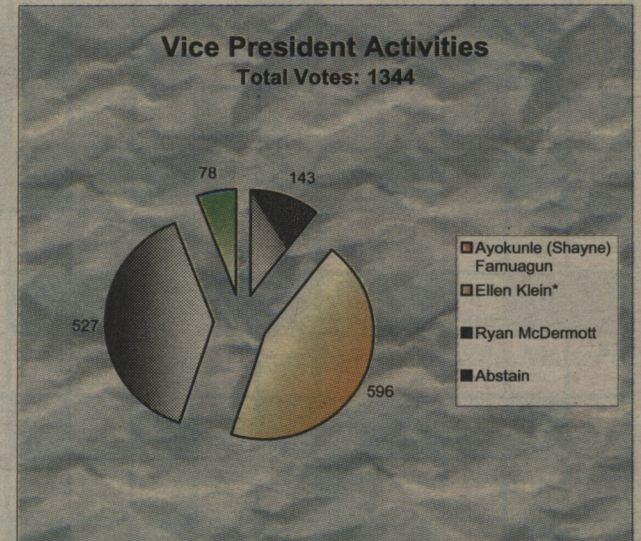

2005 - 2006 UPEI Student Union Election Results

*Asterisks represent elected candidates.

Councillors - Faculty Reps

Other Elected Positions