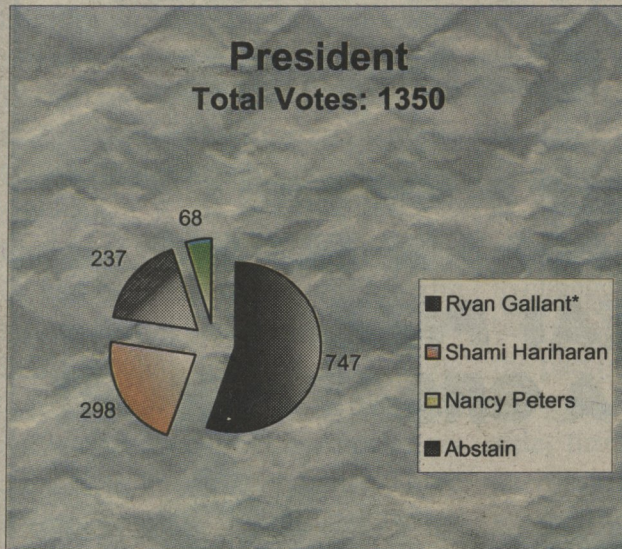

2005 - 2006 UPEI Student Union Election Results

*Asterisks represent elected candidates.

Councillors - Faculty Reps

Other Elected Positions