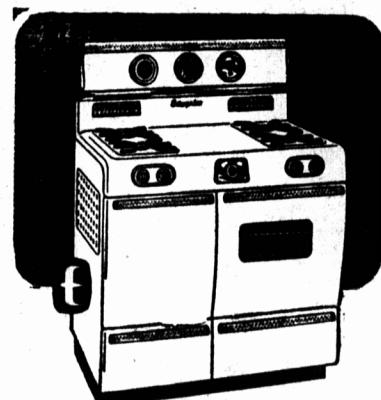

Extra Value Offer!

2 Full Tanks of PROPANE GAS FREE

With Any Enterprise Propane Gas Range During Sale

Free Delivery On All Enterprise Ranges
Installation Extra

Order NOW --- Sale Ends Sat. Noon, May 14th
HOLMAN'S Both Stores HARDWARE