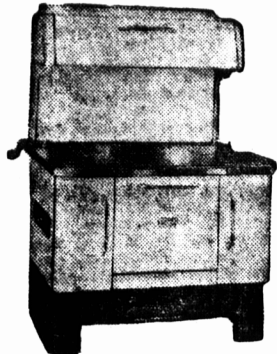

TAPITY - TAPITY - TAP - TAP - TAP!... Step out that hot rhythm in a pair of gleaming Patent Leather TAP FLATS from Holman's Footwear in Summerside. They're the right and proper shoes for Tap Dancing; they're in the approved one eyelet style with solid leather soles and heels. Sizes are from 4 1/2 to 6 1/2 in C width and the price a pair is 5.95. By the way, easy-to-fasten-on Aluminum Taps are also available. Outfit yourself with a complete set of Tap Dancing Shoes from Holman's Footwear in Summerside.

HERE YOU ARE, for your cottage, for your camp, for your den or for your young son's bedroom — KENWOOD "NORWAY" BLANKETS are ideal! They're of the superior Kenwood quality; thick enough for comfortable warmth and light enough for Summer sleeping. Colors are red or sand with a distinctive "Mountie" or "Indian" woven-in motif, end stripe and whipped ends. The size is 66 by 84 inches and the price for each blanket is just 12.95. You'll "really go" for these smartly designed, entirely masculine Kenwood "Norway" Blankets — they're just right for your cottage, camp, den or boy's room, and you'll find them in Holman's Dry Goods Department, Summerside.

HOLMAN'S Both Stores... GREAT SPRING SALE ENTERPRISE RANGES

SAVE UP TO 25.00

-- One Week Only --

Friday, May 6th Through Saturday Noon, May 14th

**SAVE 15.00 to 25.00 On These
Enterprise Coal or Wood Ranges**

CAPITAL—(Extended) with high warming closet and reservoir. Gleaming full enamel finish—Regular 209.00. **SPECIAL 189.00**

CAPITAL—(Square) with high warming closet. Full enamel finish—Regular 178.00. **SPECIAL 158.00**

CAPITAL—(Extended) with high warming closet and reservoir. Modern design and in standard finish. Regular 164.50. **SPECIAL 149.50**

CAPITAL—(Square) with high warming closet. In serviceable standard finish. Regular 152.00. **SPECIAL 137.00**

CORONET—Complete with high warming closet and reservoir. Finished in white porcelain enamel. Regular 251.00. **SPECIAL 226.00**

CORONET—(Square) with high warming closet. Finished in white porcelain enamel. Regular 217.00. **SPECIAL 197.00**

**SAVE 20.00 On These
Enterprise Oil Ranges**

52C—The utmost convenience and assured even cooking heat. Gleaming white enamel finish with a high shelf. Regular 236.00. **SPECIAL 236.00**

52C—Trouble-free Thermo Jet burner is standard equipment in these Enterprise Oil Ranges. Finished in white porcelain enamel and with high warming closet. Regular 271.00. **SPECIAL 251.00**

61A—A handsome, modern range that will give superb cooking and baking service. Finished in gleaming white porcelain enamel. Complete with high warming closet. Regular 299.00. **SPECIAL 279.00**

61A—Designed for kitchen convenience and complete with high shelf. Finish is white porcelain enamel. Regular 264.00. **SPECIAL 264.00**

Enterprise and Holman's make it well worth your while to purchase a new, modern Range for your kitchen convenience. The Enterprise Foundry is country-wide famous for all types of Ranges—you want the best for your home, then it's an Enterprise Range for you! Look over the list and decide just which fuel is most suitable for your needs, you'll find a smart gleaming Enterprise that will cook and bake superbly with the fuel you have in mind. NOW IS THE TIME TO BUY AN ENTERPRISE RANGE FROM HOLMAN'S!

ONLY 5.00 DOWN

Delivers Your New Enterprise Range
— Balance Monthly —

PLUS — A Fair and Reasonable Allowance For Your Old Range!