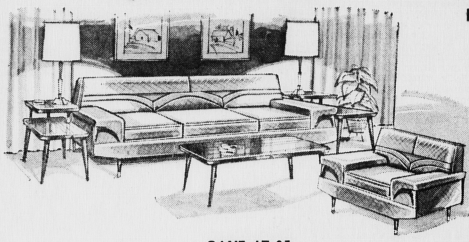

Assistant Attorney General John S. Bottomly, 42, who heads the special "strangled division" in Brooke's office, said:

"Of those six, one stands out as a better bet to be the strangler than the others—but like the other five he still falls just short of judicial proof of complicity."

Bottomly said there are divergent views among the investigators as to whether one man is responsible for all 11 crimes.

ONE RESPONSIBLE
He said his own theory is that six stranglings definitely were committed by the same person, and possibly as many as 10.

Bottomly's army is made up of hundreds. There are specialists from the Boston police department. Eight of the stranglings took place in Boston.

There are experts from the police departments in Lynn, Salem and Lawrence. Those suburban cities had one strangling each.

The computer has confirmed many suspicions, Bottomly said. It has come up with new angles and pointed out various threads of similarity in all the crimes.

Nine of the women lived alone. Two others had roommates who were absent at the time of the crimes.

In no case was there forced entry into the apartments.

NYLON STOCKS USED
The principal murder weapon was the woman's nylon stockings. In some cases a scarf, a pillow case or a household cloth was used.

Sexual aberrations were evident in all cases. Just about all 11 women had

APRIL FURNITURE SALE

ONLY 5 DAYS LEFT... SALE ENDS APRIL 25

7 pc. LIVINGROOM ENSEMBLE

1. Ensemble includes
- 1-3/4 seater sofa
  - 1 matching chair
  - 1 coffee table
  - 2 step-end tables
  - 2 table lamps and shades

SAVE 67.01

239.99

REGULAR 307.00