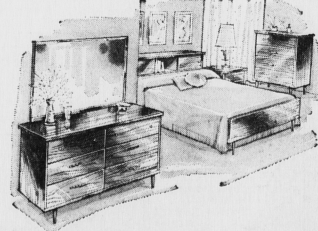

QUALITY 3 PC. BEDROOM SUITE

Is to Beautify Your Bedroom with

SAVE 39.01

Regular 149.00

109.99

NO DOWN PAYMENT — 9.00 MONTHLY