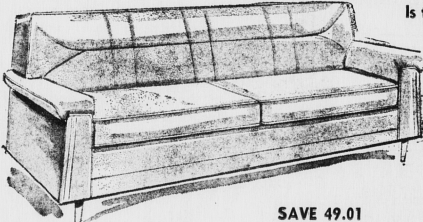

KROEHLER HIDE-AWAY BED

Is to Sit and Sleep on

- Available in Brown, Raisin or Turquoise
- Cone coil spring back
- Extra sturdy hardwood frame

SAVE 49.01

209.99

REGULAR 259.00

NO DOWN PAYMENT

$12.00 MONTHLY