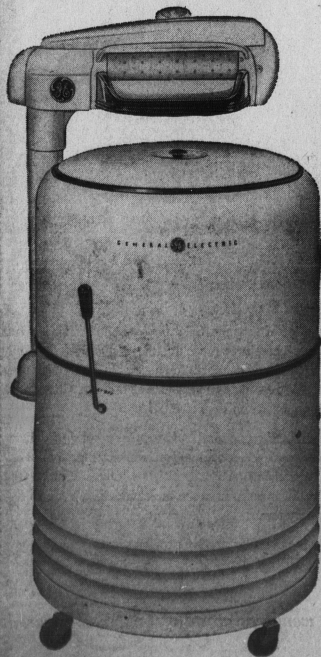

GENERAL ELECTRIC

Deluxe Model

WASHER
$114.95

Mfg's. List Price 179.95

NO EASIER TERMS IN TOWN

No Down Payment

... only 8.00 Monthly!