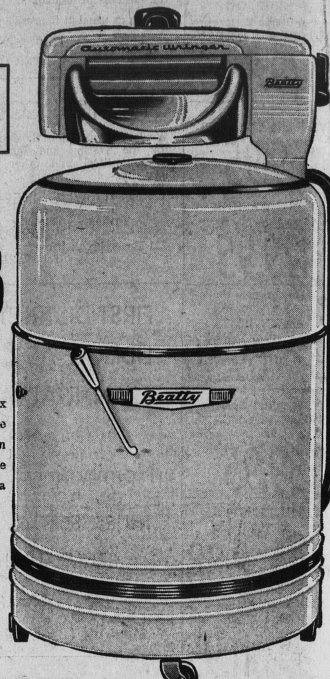

WASHER

Beatty

6 Year Warranty

REGULAR 199.95

$144.95

AND YOUR OLD WASHER

Enjoy faster, cleaner washes with this Beatty washer! Six year warranty on mechanism; lifetime oiling; wringer rolls are self-adjusting to garment thickness, with fingertip bar on wringer; direct drive, no belts only 4 working parts; big chrome drain boards; and tub empties in only 87 seconds. Truly a superior washer — at a bargain price!

Easy Terms

NO DOWN PAYMENT

... and only 8.00 Monthly!