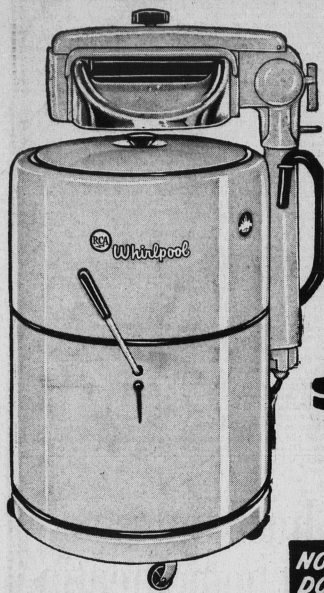

RCA WHIRLPOOL WRINGER WASHERS