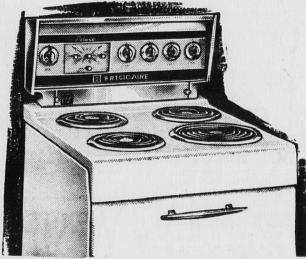

FOR BETTER COOKING CONVENIENCE THIS SPRING

FRIGIDAIRE ELECTRIC RANGE

REGULAR 179.95

149.99

NO DOWN PAYMENT—8.00 MONTHLY

Spring Fresh TAILORED CURTAINS

REGULAR 6.50

4.79 PR.

Rexoleum Deluxe FLOOR COVERING

6' Width

9' width

N Reg. 2.10 lin. yard N

Reg. 3.15 lin. yard

1.69

2.49