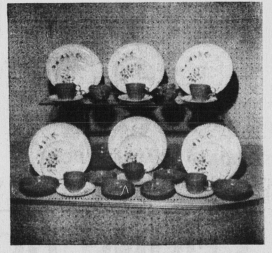

39-PIECE MELMAC SET

- guaranteed 2 years against breakage from normal use
- assorted patterns
- complete service for six; plus covered sugar and cream

Regular Value 29.95

20.77

CORNING WARE SAUCE PAN SET

- one each of 32, 48 and 56-oz covered saucepans
- 1 detachable handle; and 1 cradle to fit all pans
- newest, most popular heat-proof cookware

Regular Value 18.95

14.49