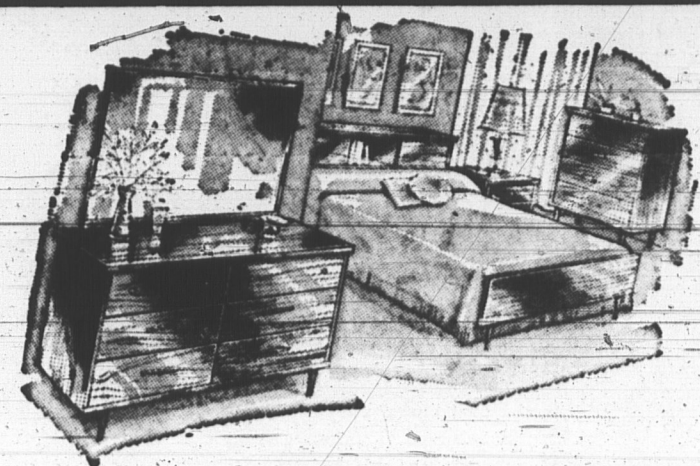

7-PC. SETS — table measures 36" x 48", opens to 60". Reg. 99.95. **79.97**

Another of the Big May Sale Buys!

5-Pc. Bedroom Group

Attractively styled suite with built-in quality features. Strong hardwood frames for years of lasting service. Modern finish resists water and alcohol. Smooth-running drawers. Gleaming brass drawer pulls. Tilting mirror. Suite comprises: 56" triple dresser and mirror, 30" wide 4-drawer chest, steel ribbon slat spring. "Royal Quilt" top mattress.

Reg. 228.85—**MAY SALE all 5 pcs. 179.95**

The suite available with box spring if desired, 19.00 extra.

3-PC. BEDROOM FEATURE!

You'll just love the handsome glamour you get with this suite. In walnut that will add so much warmth and richness. Strong hardwood frames to last for many years. Smart modern design. The finish is hand-rubbed to a brilliant lustre. Sides and bottoms are moulded from one piece for added strength. Handsome tilting mirror on the large double dresser. Also included are a 4-drawer chest and bookcase bed. Reg. 149.95. **MAY SALE FEATURE 3 pcs. 109.97**