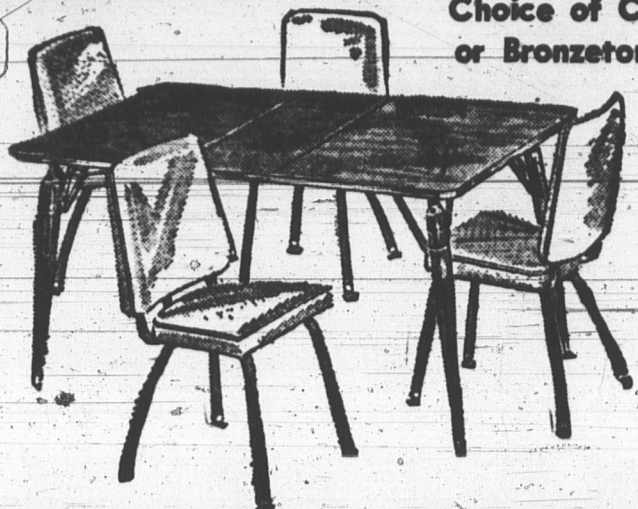

MIGHTY May Sale

Holman's of P.E.I.

MIGHTY Values for Your BEDROOM, KITCHEN, LIVING ROOM!

Holman's of P.E.I.

Choice of Chrome or Bronzitone!

LOOK! 5-7-PC. DINETTE SETS

The opportunity is here at Holman's during Mighty May Sale, time to get the new dinette set you want for your dining room or kitchen at wonderful savings. Come choose now!

5-PC. SETS — table (30" x 38") extends to about 48", with heat and mar-resistant arborite top. Washable vinyl-covered chairs. Choose from chrome with black and white combination or bronzitone brown and gold. Rubber moulding on table, self-leveling glides on legs. Reg. 59.95. **MAY SALE 44.97**

7-PC. SETS — table measures 36" x 48", opens to 60". Reg. 99.95. **79.97**