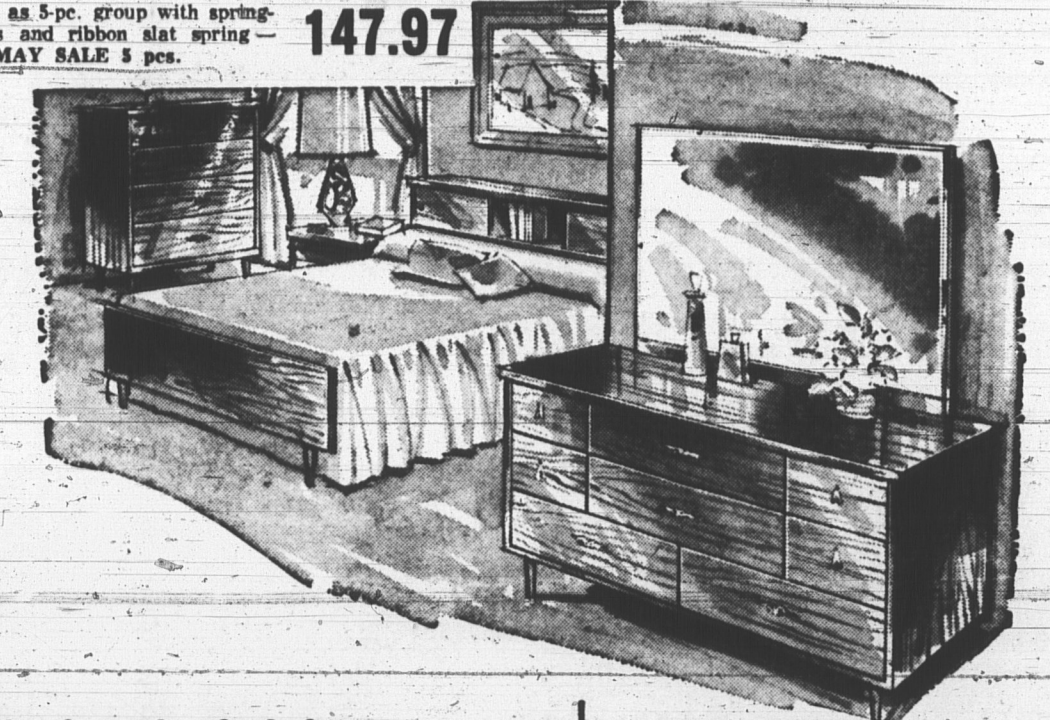

MIGHTY May Sale

Holman's of P.E.I.

MIGHTY Values for Your BEDROOM, KITCHEN, LIVING ROOM!

Holman's of P.E.I.

Choice of Chrome or Bronzitone!

LOOK! 5-7-PC. DINETTE SETS

The opportunity is here at Holman's during Mighty May Sale, time to get the new dinette set you want for your dining room or kitchen at wonderful savings. Come choose now!

5-PC. SETS — table (30" x 38") extends to about 48", with heat and mar-resistant arborite top. Washable vinyl-covered chairs. Choose from chrome with black and white combination or bronzitone brown and gold. Rubber moulding on table, self-leveling glides on legs. Reg. 59.95. **MAY SALE 44.97**

7-PC. SETS — table measures 36" x 48", opens to 60". Reg. 99.95. **79.97**

Another of the Big May Sale Buys!

5-Pc. Bedroom Group

Attractively styled suite with built-in quality features. Strong hardwood frames for years of lasting service. Modern finish resists water and alcohol. Smooth-running drawers. Gleaming brass drawer pulls. Tilting mirror. Suite comprises: 56" triple dresser and mirror, 30" wide 4-drawer chest, steel ribbon slat spring. "Royal Quilt" top mattress.

Reg. 228.85—**MAY SALE all 5 pcs. 179.95**

The suite available with box spring if desired, 19.00 extra.

3-PC. BEDROOM FEATURE!

You'll just love the handsome glamour you get with this suite. In walnut that will add so much warmth and richness. Strong hardwood frames to last for many years. Smart modern design. The finish is hand-rubbed to a brilliant lustre. Sides and bottoms are moulded from one piece for added strength. Handsome tilting mirror on the large double dresser. Also included are a 4-drawer chest and bookcase bed. Reg. 149.95. **MAY SALE FEATURE 3 pcs. 109.97**

NO DOWN PAYMENT — 8.00 MONTHLY