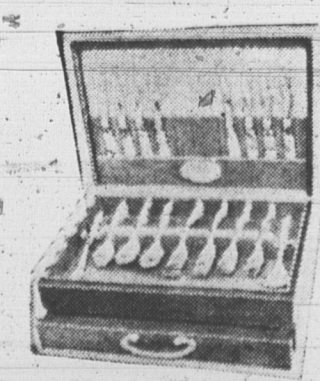

Holman's of P.E.I.