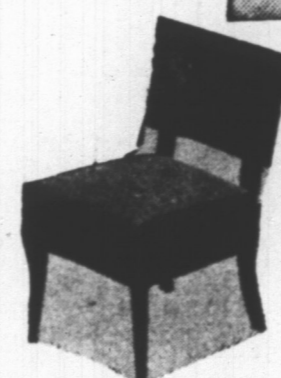

Great Bargain Event ECONOMY

Thursday
Friday
Saturday
DAYS

COME! SEE! BUY! SAVE!

• Designed to bring you
• Seasonal items when you need them most
• At lowest possible prices

Luxury Towels

nothing could give you more pleasure than the bath and linen closet stocked with these . . .

huge . . . thick . . . quick drying . . .
giant bath towels

These are solid colors and Dobby Borders, mostly blue, yellow and green. About 25 x 50 inches. Reg. 2.98.

1.99 ea.

beach towels . . . to clear!

Rainbow or multicolor stripes—won't readily show soil; are deeply looped and will also double for Bath; about 30 x 60 inches. Assorted stripes. Regular $1.98.

1.29 ea.

here is something new and different!

bedspread and matching drapes and pillow

Criskay Drip-Dry Bedspread, matching drapes and pillow, partly designed in embossed cotton with printed floral design; continental style valance, single and double size, regular $21.45

14.95

home furnishings at both stores

26 pc silver chest a wonderful buy!

Special 19.50

calling all women!

Clearance Sale

these are just what you need to bridge that transition period . . . and at absurdly low prices . . . come and see!

we are clearing our complete stock

summer cotton dresses . . . skirts . . . blouses . . . shorts . . . bathing suits . . .

at **33 1/3%**

discount

summer hats (Summerside Only)

reg. 2.98 to 7.98

reg. 8.96 to 12.95

1.88 3.33

bengaline dusters

reg. 12.95

Special 8.63

. . . beige . . . blue . . .

turquoise . . . mint

ladies wear at both stores

men know a good investment when they see it!

all wool . . . sweaters

V-neck pullover sweaters, long sleeves in colours of red and grey with check design. Washable. S. M. L. Reg. 7.95. Special—

6.99

men's work pants

full cut, sanforized, strong zipper closure, bar tacked, large roomy pockets, tan, 32 - 42, reg. $4.98. Special—

2.99