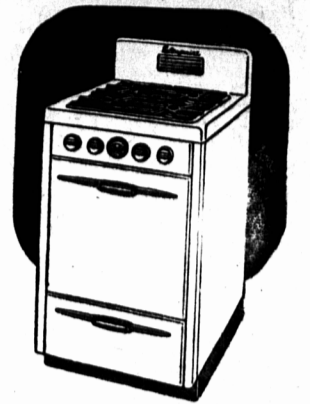

164.50

Many other Enterprise Coal and Wood Models, Priced at 160.00, 178.00 and 200.00

Enterprise Combination OIL and GAS RANGE

All the conveniences of modern gas cooking are combined with the many advantages of Oil Heating in this beautifully styled combination. The ideal kitchen range.

289.00

FREE Genuine LA-Z-BOY Chair

(Valued At 100.00)

To Lucky Purchasers

— ONE AT EACH STORE —

YOU May Be A Winner -- Here's How :

When you Purchase your New Enterprise Range (any model) during this 10-Day Feature, you will be given a Coupon on which will appear a Simple Question . . . one that any resident of Prince Edward Island should be able to answer with ease. Enter your answer to the question and your name and address on the coupon and deposit it in the Ballot Box . . . That's All! At the end of this Feature Event—October 22nd—the purchaser who has submitted the Correct Answer will receive the LA-Z-BOY CHAIR Absolutely FREE. In the event of more than One Correct Answer is received a Drawing will be made to determine the Winner. ONE CHAIR AT EACH STORE.

Act NOW! . . . Order Your New Enterprise Range . . . Get In On This Chance To Win A Beautiful LA-Z-BOY Chair Absolutely FREE!

Enterprise Model 416 PROPANE GAS RANGE

Designed to fit into the most compactly planned kitchen. Practical modern design and substantial construction assure many years of cooking satisfaction. Four of the latest top burners, extra large oven and high speed in-a-draw broiler under oven. Each—

169.00

A complete range of other Propane Gas models priced from 200.00.

Enterprise Model 52C OIL FIRED RANGE

A well built, dependable Oil Range that represents exceptional value. Large oven and polished cooking surface. Has famous Enterprise patented Thermo-Jet burner. A kitchen beauty. Each—