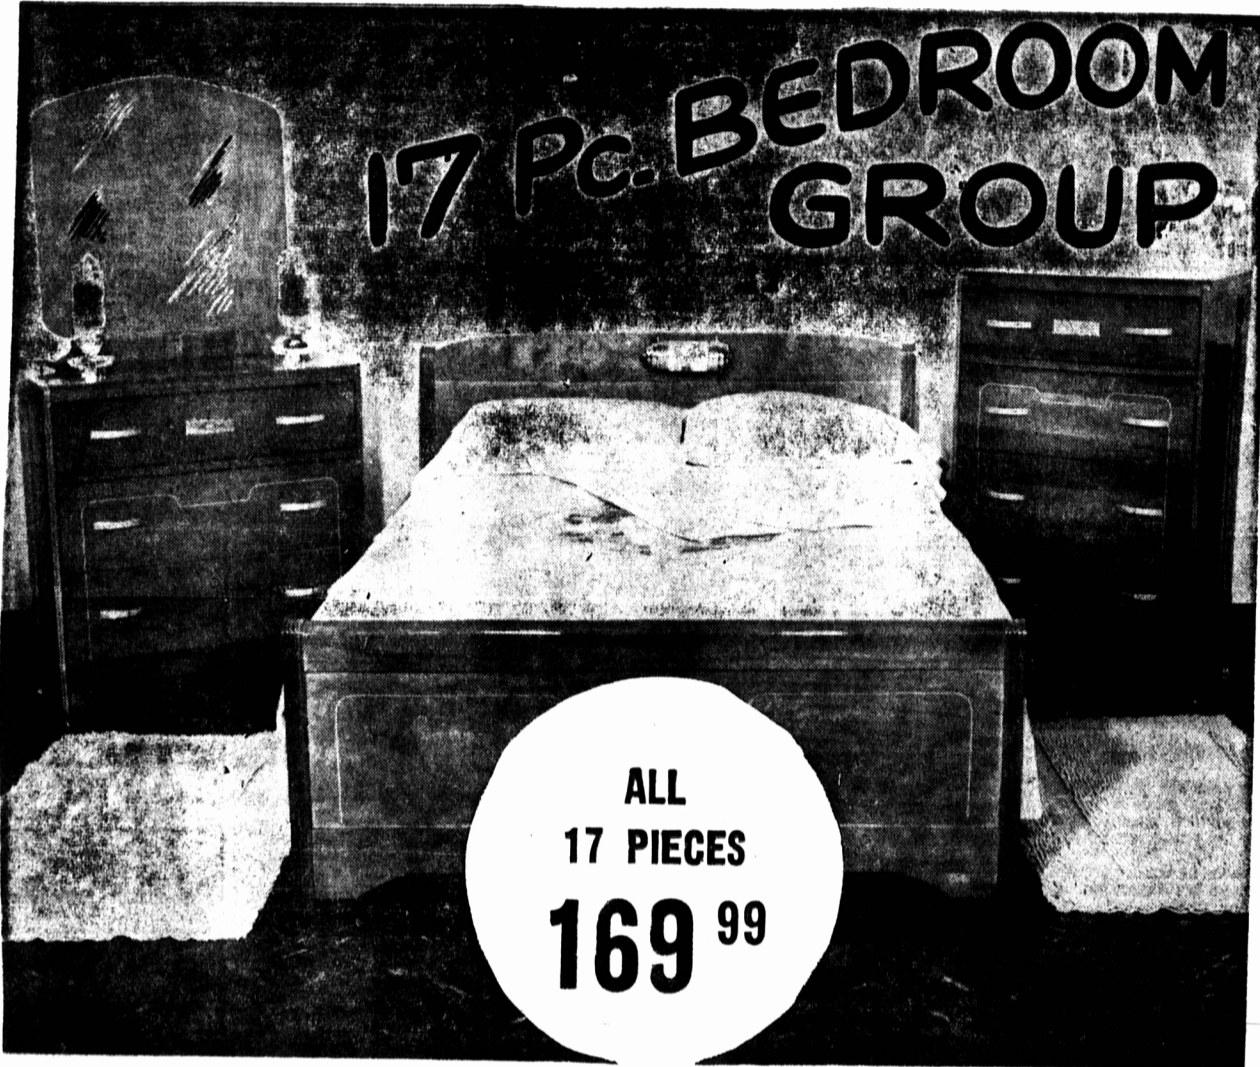

HOLMAN'S Both Stores Great OCTOBER Wonder BUY

A Handsome And Complete
BEDROOM ENSEMBLE

At One **169.99**
Low Cost

ON SALE 8-DAYS ONLY
October 14 - 22 Inclusive

17 Pieces Included -- Check Each Item

A 3-piece Bedroom Suite in a handsome walnut finish, this includes a full size double bed, chest of drawers and a full size dresser.
AN ALL-STRAP SPRING.
A SPRING-FILLED MATTRESS.
A CHENILLE BEDSPREAD.