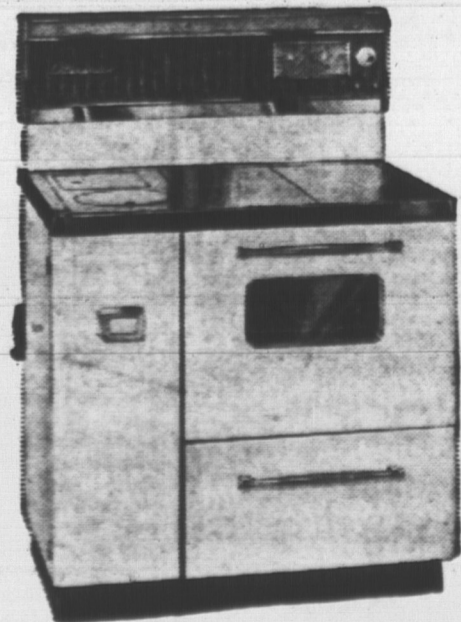

Deluxe ENTERPRISE OIL RANGE

COOK WHILE YOU ARE SHOPPING OR AT WORK

By simply setting the clock controlled oven, or set the range to come on and warm up your kitchen on those cold winter mornings. All this at a low operating cost.

- The exclusive thermojet oil burner eliminates lighting, turn to pilot when cooking is finished.
- Enterprise's exclusive design gives you balanced heat, in the large family size oven
- Deluxe backguard with light, and non-fog glass in oven door
- Modern styling that will add beauty to your kitchen

Reg. 399.95

359.97

No Down Payment—16.00 Monthly