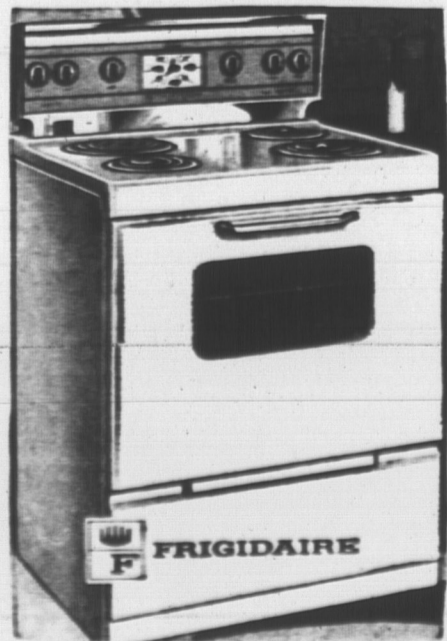

Deluxe 30" FRIGIDAIRE ELECTRIC RANGE

Range styling at its smoothest, smartest best

It's clock controlled oven, lets you cook your meals while you are working or shopping and it's self cleaning elements are a dream to use. It's big 25" oven will cook even the largest turkey or complete meal.

- Cook Master control centre lets you cook your meals automatically
- New self cleaning tubular electric ring elements
- High speed broiling
- Large non-fog window on oven door
- Range is finished in gleaming enamel
- One year warranty on all parts, plus two years on elements

Reg. 229.97

194.97

No Down Payment—11.00 Monthly