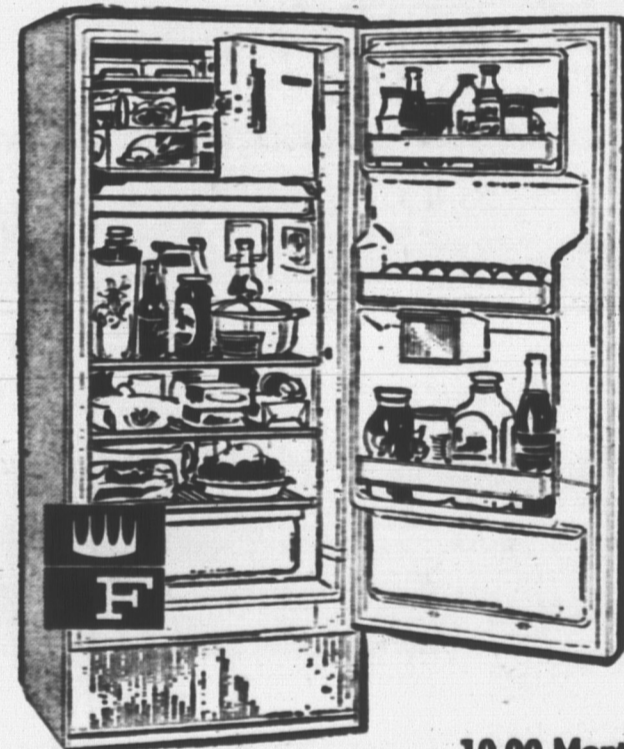

Now . . . Priced Below Ordinary Makes Deluxe Frigidaire REFRIGERATOR

Enjoy big freezer storage, large fresh food section. Frigidaire products, made by General Motors, are better built to give you years of trouble free service, and have all the newest features for your convenience.

- Semi automatic defrost setting for overnight defrosting
- Full porcelain enamel liner and porcelain enamel vegetable crisper, designed to keep your fruit and vegetables garden fresh
- Removable door shelves for easy cleaning
- Butter compartment and egg storage on the door
- 5 year warranty on sealed unit

Regular 209.95

189.97

10.00 Monthly — No Down Payment