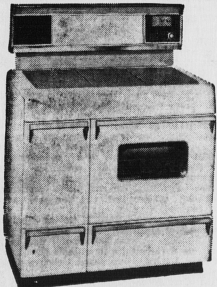

NO DOWN PAYMENT
19.00 Monthly

359.00 and your old range

Quality Built General Electric Washer No Trade-In Required!

Regular 179.95
Less Trade 60.00

You pay only

119.95

NO DOWN PAYMENT
Only 9.00 Monthly