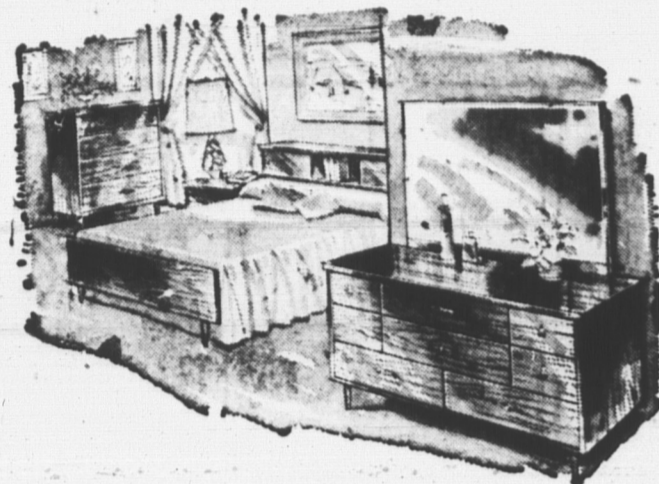

**CH'TOWN
STORE**

OPEN NIGHTS

**'TIL 9 'TIL
DEC. 23rd**

SUPER

on FURNITURE

The Most Fabulous Prices You've Ever Seen!

3-PC. BEDROOM BARGAIN

Normally you'd pay 149.95 for this handsome bedroom suite in walnut, consisting of double dresser and mirror, bookcase bed and chest. Modern design. Hand-rubbed finish. Smooth-running drawers. Tilting mirror on dresser. Reg. 149.95.

SUPER SAVINGS

109.97

NO DOWN PAYMENT—3.00 MONTHLY!

With large triple dresser—Reg. 169.95
On Sale **129.97**

NO DOWN PAYMENT—9.00 MONTHLY

**KROEHLER LIVING ROOM
SUITES - 2 STYLES**

3-SEATER SOFA AND CHAIR—Large 76" long sofa. Durable 100% nylon frisse fabric. Modern semi-wide arm styling. Attractive back styling, deep sewing of foam over cone-coil spring construction. You're assured of unsurpassed sturdiness and comfort. Reversible foam cushions. In raisin shade.

Reg. 229.95

SUPER SAVINGS

169.97

NO DOWN PAYMENT—10.00 MONTHLY!

2 1/2-SEATER SOFA AND CHAIR—Big 94" wide sofa. Modern semi-wide arm style. Dependable Kroehler coil spring construction. Reversible foam cushions, deep-sewn foam back over coil springs. In brown or raisin 100% nylon frisse.

Reg. 239.95

SUPER SAVINGS

189.97

NO DOWN PAYMENT—10.00 MONTHLY!

MODERN SLIM-LINE SET—By Sklar. Don't you just love the design of this suite... only 179.97. 84" long sofa, with 76" of seating comfort. Heavy textured boucle fabric. Molded foam backs. Walnut wood arm trim. Comfortable no-sag spring construction. In choice of charcoal brown, toast, gold or rust.

Reg. 249.95

SUPER SAVINGS

179.97

NO DOWN PAYMENT—10.00 MONTHLY!