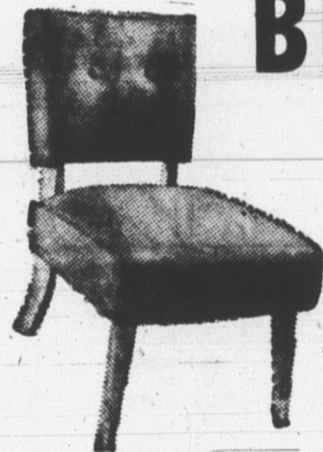

BIG CHAIR BUYS!

Kroehler Hostess Chairs

Wide selection of shades including brown, raisin, turquoise, gold or green. Tailored in 100% nylon frisse, button tufted back. Comfortable spring seat. Reg. 24.95—**SUPER SAVINGS**

19.97

PLATFORM ROCKERS

Styled by Kroehler. Gentle rocking action. Deep padding over coil spring construction assures deep-down comfort. Attractive 100% nylon frisse fabric, in choice of chocolate, raisin, turquoise or gold. Handsome walnut trim.

Reg. 64.95
SUPER SAVINGS

54.97

NO DOWN PAYMENT, 6.00 MONTHLY!