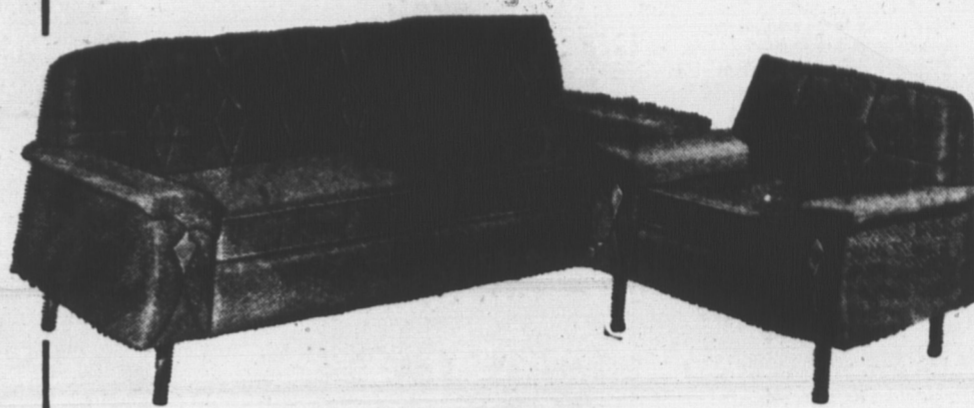

Open A Convenient
**HOLMAN'S OPTIONAL CHARGE
ACCOUNT - TODAY!**