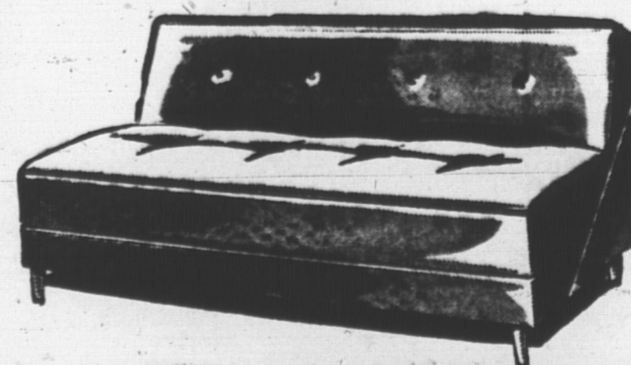

**CH'TOWN
STORE**

OPEN NIGHTS

**'TIL 9 'TIL
DEC. 23rd**

SUPER

on FURNITURE

The Most Fabulous Prices You've Ever Seen!

3-PC. BEDROOM BARGAIN

Normally you'd pay 149.95 for this handsome bedroom suite in walnut, consisting of double dresser and mirror, bookcase bed and chest. Modern design. Hand-rubbed finish. Smooth-running drawers. Tilting mirror on dresser. Reg. 149.95.

SUPER SAVINGS

109.97

NO DOWN PAYMENT—3.00 MONTHLY!

With large triple dresser—Reg. 169.95
On Sale **129.97**

NO DOWN PAYMENT—9.00 MONTHLY

**KROEHLER LIVING ROOM
SUITES - 2 STYLES**

3-SEATER SOFA AND CHAIR—Large 76" long sofa. Durable 100% nylon frisse fabric. Modern semi-wide arm styling. Attractive back styling, deep sewing of foam over cone-coil spring construction. You're assured of unsurpassed sturdiness and comfort. Reversible foam cushions. In raisin shade.

Reg. 229.95

SUPER SAVINGS

169.97

NO DOWN PAYMENT—10.00 MONTHLY!

2 1/2-SEATER SOFA AND CHAIR—Big 94" wide sofa. Modern semi-wide arm style. Dependable Kroehler coil spring construction. Reversible foam cushions, deep-sewn foam back over coil springs. In brown or raisin 100% nylon frisse.

Reg. 239.95

SUPER SAVINGS

189.97

NO DOWN PAYMENT—10.00 MONTHLY!

MODERN SLIM-LINE SET—By Sklar. Don't you just love the design of this suite... only 179.97. 84" long sofa, with 76" of seating comfort. Heavy textured boucle fabric. Molded foam backs. Walnut wood arm trim. Comfortable no-sag spring construction. In choice of charcoal brown, toast, gold or rust.

Reg. 249.95

SUPER SAVINGS

179.97

NO DOWN PAYMENT—10.00 MONTHLY!

Open A Convenient
**HOLMAN'S OPTIONAL CHARGE
ACCOUNT - TODAY!**

20% DISCOUNT ON LIVING ROOM SUITES