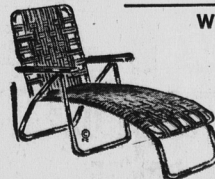

SPECIAL SAVINGS ON LAWN FURNITURE!