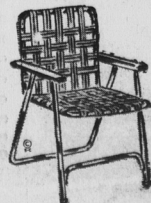

WEB CHAISETTE

Regularly 13.95

10.95

KINGSIZE WEB CHAISETTE

12.95

KINGSIZE FOLDING CHAIR

8.49

FOLDING LAWN CHAIR