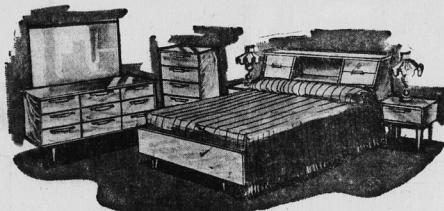

PRICES SLASHED DURING OUR

Holman's of P.E.I. 10-DAY FURNITURE SALE

SENSATIONAL SAVINGS ON QUALITY FURNITURE! STARTS TODAY - ENDS SATURDAY, JUNE 22nd!

Sensational Price! Now, for a Limited Time Only, You Can Buy a Genuine KROEHLER Chesterfield Suite at the price of Ordinary Suites! Special Purchase Makes it Possible to Offer These KROEHLER Suites at PRE-WAR PRICES!

YOU SAVE 50.00
Regularly 239.00

- specially priced and designed for relaxed comfort and smart appearance
- sofa and matching chair
- frame and structure unsurpassed for sturdiness
- heavy long wearing frieze covering; reversible foam cushions
- Kroeher "Cone-coil" spring construction
- choice of attractive brown or raisin

189

no down payment — 10.00 monthly

QUALITY 5 - PLY WALNUT VENEER BEDROOM SUITES - MADE TO SELL FOR MUCH, MUCH MORE!

You'll Have To See These Suites To Appreciate Their Quality and High Finish!

- 3 piece suites with deluxe features—at a low price
- suite includes 52" double dresser, roomy 4-drawer chest; bookcase bed
- features of this lovely suite include genuine walnut veneer; sturdy construction, solid tops and tables; tilting bevelled mirror 28" x 54"; nylon glides; solid walnut drawer pulls; beautiful softone walnut finish.

189.00

No Down Payment - 10.00 Monthly

YOU SAVE 50.00!

Regularly 239.00!

KITCHEN and DINETTE SUITES

Floor Samples and One-Of-A-Kind Suites

15 ONLY AT EACH STORE

- choice of 5 piece or 7 piece suites
- vinyl covered chairs; chrome or bronzetone finishes
- arborite top tables
- exceptional savings for 10 days only

Regularly 599.5 to 179.00

20% DISCOUNT

SPECIAL PURCHASE SALE SPRING-FILLED MATTRESSES