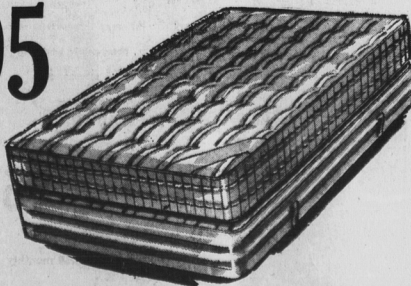

PRICES SLASHED DURING OUR

Holman's of P.E.I. 10-DAY FURNITURE SALE

SENSATIONAL SAVINGS ON QUALITY FURNITURE! STARTS TODAY - ENDS SATURDAY, JUNE 22nd!

Sensational Price! Now, for a Limited Time Only, You Can Buy a Genuine KROEHLER Chesterfield Suite at the price of Ordinary Suites! Special Purchase Makes it Possible to Offer These KROEHLER Suites at PRE-WAR PRICES!

YOU SAVE 50.00
Regularly 239.00

- specially priced and designed for relaxed comfort and smart appearance
- sofa and matching chair
- frame and structure unsurpassed for sturdiness
- heavy long wearing frieze covering; reversible foam cushions
- Kroeher "Cone-coil" spring construction
- choice of attractive brown or raisin

189

no down payment — 10.00 monthly

QUALITY 5 - PLY WALNUT VENEER BEDROOM SUITES - MADE TO SELL FOR MUCH, MUCH MORE!

You'll Have To See These Suites To Appreciate Their Quality and High Finish!

- 3 piece suites with deluxe features—at a low price
- suite includes 52" double dresser, roomy 4-drawer chest; bookcase bed
- features of this lovely suite include genuine walnut veneer; sturdy construction, solid tops and tables; tilting bevelled mirror 28" x 54"; nylon glides; solid walnut drawer pulls; beautiful softone walnut finish.

189.00

No Down Payment - 10.00 Monthly

YOU SAVE 50.00!

Regularly 239.00!

KITCHEN and DINETTE SUITES

Floor Samples and One-Of-A-Kind Suites

15 ONLY AT EACH STORE

- choice of 5 piece or 7 piece suites
- vinyl covered chairs; chrome or bronzetone finishes
- arborite top tables
- exceptional savings for 10 days only

Regularly 599.5 to 179.00

20% DISCOUNT

SPECIAL PURCHASE SALE SPRING-FILLED MATTRESSES