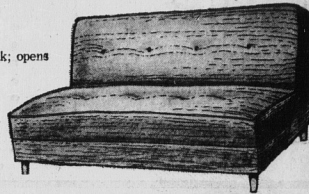

SAVE $10! SPACE-SAVER SPECIAL

- sturdy hardwood frame
- coil springs in seat and back; opens to bed for two
- wardrobe compartment under seat
- brown, raisin, green, charcoal