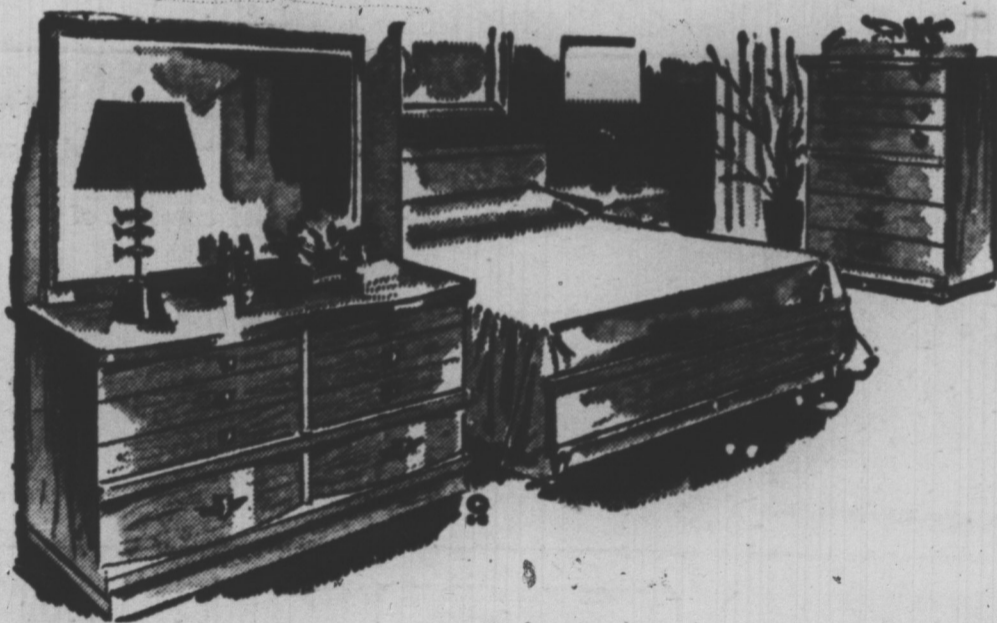

**ALL OTHER DINETTE and Dining-
room furniture—including drop leaf
tables, chairs, etc.**
Sale Special 20% Off

**... You Owe It To Yourself To Attend Our Greatest
MAY SALE**

BEDROOM SUITES

BEDROOM SUITE — Birch. Single dresser,
chest, bed . . . finished light walnut. Regular
\$94.50.
Sale Special \$79.95