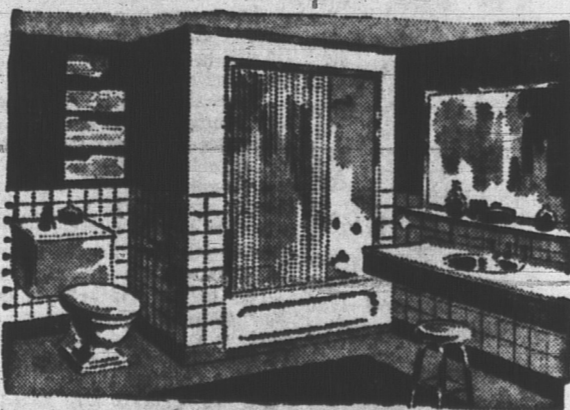

20%

WOODS 16 CU. FT., HOLDS 575 LBS.

FOOD FREEZERS

The most modern space saving economical freezer on the market today.

- New foam insulated, twice as effective as fibre glass
- Woods freezers are equipped with convenient lid light and lock
- Woods freezers offer you the maximum freezing space with a minimum of floor space
- 5 year food warranty

Regular 249.95
Now Only **199.95**

Showerfold

Shower Doors

- No more wiping up floors from water going outside of water curtain
- Easy installed give years of pleasure and beauty
- Easily cleaned, won't mold or mildew

- Dries 25% faster
- Large lint filter
- Safety door with automatic shut off

Regular Price 189.95

NOW ONLY **159.95**

USED APPLIANCES

- ONE ONLY Coal and wood Range with Kemco. This stove is in A-1 condition.
- ONE ONLY FAWCETT Multi-Fuel Range. In excellent condition, burns coal, wood and oil.
- ONE ONLY AUTOMATIC ELECTRIC DRYER. In A-1 working order. No more cold hands.
- AUTOMATIC GAS DRYER in A-1 working order.