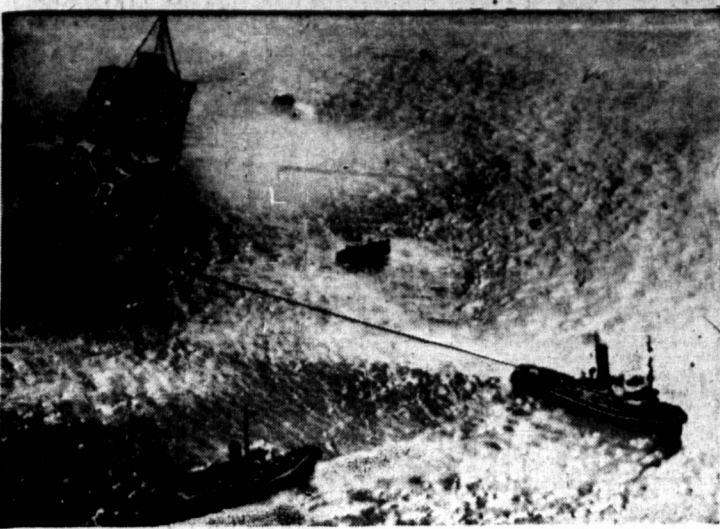

GIRL GUIDES

GUIDE SONG BOOK
When Girl Guides gather together, whether in camp or at a company meeting, the end and the climax of the day's programme is often a campfire. A campfire means singing, and this is the Canadian Song Book to be used by Guides at their campfires.

GREENVALE W.I.

CRUISE PASSENGERS STAY FOR SALVAGING

The British cruise liner Reina del Pacifico is pulled by a tug after running aground on a coral reef, about three and a half miles north of Spanish Point, Bermuda. The ship carried 565 passengers and a crew of 350. The 17,872-ton liner was en route from Bermuda to Liverpool, when it grounded while trying to negotiate the channel. Tugs took 4 days to pull the ship free. Passengers remained on board.

present and the president, Mrs. Douglas Wayne presided. The meeting was opened by repeating the Mary Stewart Collect in unison. The minutes of last meeting were read and approved.

The Greenvale W.I. met at the school for their regular meeting on July 2nd. Seven members were

ERICA SPROULE W.M.S.

The members of the Erica Sproule W.M.S. of Pleasant Grove United Church, met at the home of Mrs. Ernest Coles, Suffolk, on Tuesday, July 9th, for their regular monthly meeting.

This was opened with the call to worship, by the president, Mrs. Fanning, followed by the singing of hymn 502 "What a friend we have in Jesus", the reading of the 23rd psalm in unison, the circle of prayer and Lord's Prayer.

There were twenty sick calls reported, one sympathy card sent and seven books read. Collection amounted to $1.50. Roll call was answered by twelve members, with a passage of scripture containing the word "Shepherd", and the word for next month is to be "Mercy". The next meeting is to be held at Dalry, kitchen shelter, on Wednesday, August 14th.

NEW CADET UNIT

OTTAWA (CP)—The Canadian Army has formed a cadet unit in Germany comprising sons of regular army personnel stationed there. It was announced Wednesday. Called the Canadian Army German Cadet Corps, its strength is 62, aged between 14 and 18. Army cadets in Canada number 50,000.

FOREST GIANTS

The sequoia tree is estimated to live 2,500 to 3,000 years and attain heights of more than 300 feet.

PICK ROCKET SITE

Saskatchewan Faced With Serious Drought Threat

By RUSSELL ELMAN
Canadian Press Staff Writer
REGINA (CP) — As hot, dry winds burn through ripening

crops, Saskatchewan wheat farmers face a serious threat of drought for the first time in eight years.

Agricultural officials Tuesday described the situation as "critical." They believe the fate of the 1957 crop will probably hinge on the amount of rain in the next week.

A spokesman for the provincial agriculture department said more than 50 per cent of the estimated 12,685,000-acre wheat crop now is in head and needs moisture quickly to fill the heads.

A Saskatchewan Wheat Pool official compared the present situation with 1949, the last dry year, when drought reduced the yield in the southwest to four bushels an acre. The total provincial crop then was 186,000,000 bushels, an average of 11.8 bushels an acre.