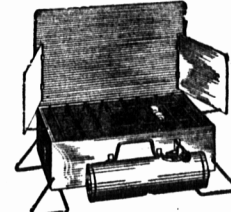

Folding CAMP STOVE

Makes Camp Meals Easier — Quicker

18.95

Camping Needs

In

Holman's Housewares

- THERMOS BOTTLES—in ½ pint, pint and quart size ..... 1.79 to 4.15
- PICNIC JUGS—keep food either hot or cold, available in gallon size, each 4.98
- COLEMAN COOLERS — available in "Party" and "Family" models, ... 14.95 and 19.95
- CHILL CHESTS — well insulated and easily carried each 13.95
- THERMOS PICNIC KITS — consisting of Thermos bottles and sandwich containers ..... 9.95 and 14.95
- BARBEQUE STOVES — ten inch size with grill top, each 3.98
- PICNIC BASKETS — made of sturdy wicker with two handles, each 1.98
- LIQUID ICE — pint and quart size in cans, each ..... 49 and 89 cents
- "SNO-GEL" ICE — bricks and pillows, each ..... 1.39 and 2.19
- PLASTIC PICNIC SETS — 4 each plates and cups, set 1.79
- TIN KETTLES — quart size, quick boiling, each .. 84c
- CUTLERY SETS — stainless in service for four, set 5.48
- OIL LAMPS — for your cottage, complete with burner, wick and chimney, each 1.85
- PAPER PLATES — plain or colored, bulk or packaged ..... 15 cents to 49 cents
- PAPER CUPS — for hot or cold drinks, packaged, 15 cents to 40 cents
- PLASTIC PIE PLATES — individual and complete with cover, each ..... 19 cents
- PLASTIC SPOONS — package of eight, tea size .. 25c
- FRY PANS — of aluminum, polished steel and cast iron are available in a number of convenient sizes, priced from ..... 37 cents to 5.95

HOLMAN'S Both Stores Sporting Goods