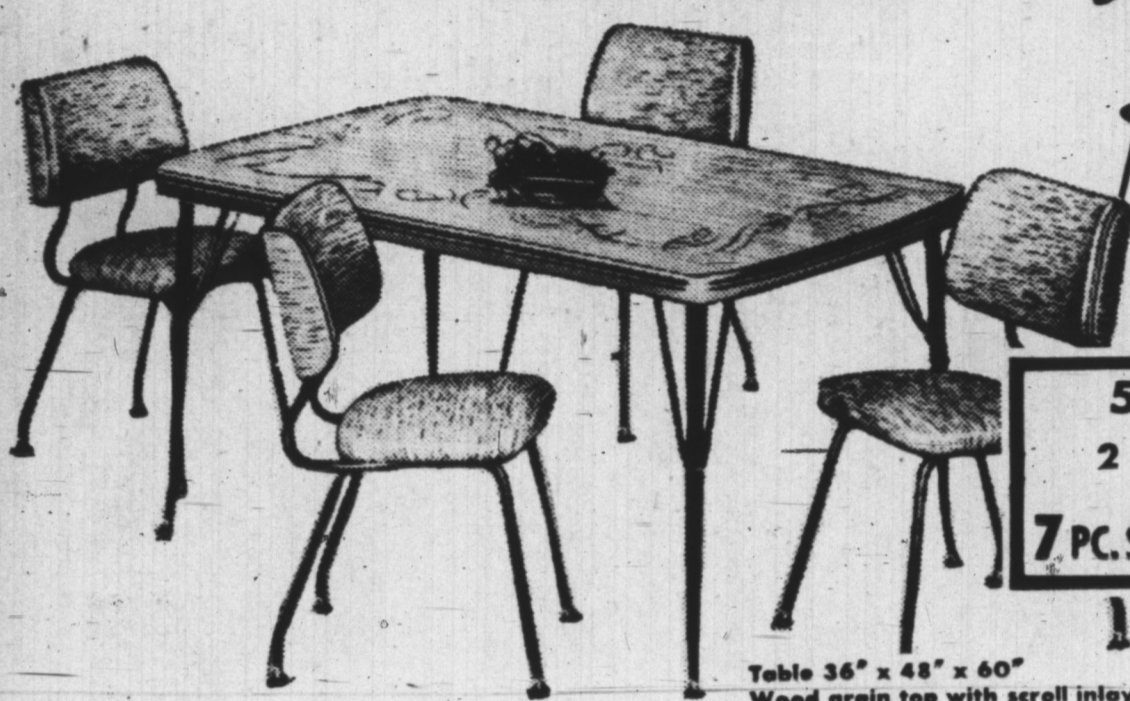

Dollar

Suite Sale

2 extra chairs only \$1.00

5 PC. SUITE \$108.88
2 EXTRA CHAIRS only \$1.00
7 PC. SUITE only \$109.88

Table 30" x 42" x 54"
 Walnut wood grain top
 New beige elite vinyl cover
 Bronze or chrome finish

5 PC. SUITE \$118.88
2 EXTRA CHAIRS only \$1.00
7 PC. SUITE only \$119.88

Table 30" x 48" x 60"
 Deep anodized moulding
 Self levelling brass glides
 Posture back chairs with
 heavy vinyl cover
 Bronze or chrome finish

5 PC. SUITE \$138.88
2 EXTRA CHAIRS only \$1.00
7 PC. SUITE only \$139.88

Table 36" x 48" x 60"
 Wood grain top with scroll inlay
 Posture back chairs
 Self levelling glides
 Bronze or chrome finish

7 PC. SUITE \$168.88
2 EXTRA CHAIRS only \$1.00
9 PC. SUITE only \$169.88

Large 36" x 48" x 60" x 72"
 family size table with Arborite skirt
 Tapered tube legs, self levelling glides
 Chrome or bronze finish
 Posture back chairs in heavy vinyl cover

EARLY AMERICAN furniture designs together with 20th Century precision skills in manufacture . . . exclusive Vila-Seal protective finish . . . SO DELIGHTFUL to live with . . . OPEN STOCK - buy pieces at your own convenience . . . See all pieces by VILAS in three standard finishes now at C. & S.