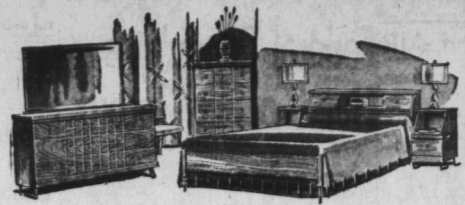

TRIPLE DRESSER BEDROOM SUITE . . . walnut or mahogany finish styled to give your room that look of elegance . . . ample storage for HIM and HER . . . large mirror — ample space for 2 no need to crowd . . . Double size Bookcase & Bed . . .

$199.50 Anniversary Feature Special at

164.50

See How Much More You CROCKETT & STOREY'S

IF EVER THERE WAS A SALE WORTH RUNNING TO...

THIS IS IT!

ANNIVERSARY FURNITURE

Dining Room Furniture

389.00

214.00

459.00

139.50

DROP LEAF TABLE . . . Duncan Phyfe base . . . mahogany or walnut . . . closed 22 x 40 . . . open 62 x 40 . . .

67.00

MANY ADDITIONAL SUITES, TABLES and CHAIRS for Dining Room at Special Anniversary Prices

Bedroom Suites

1 ONLY by Baetz — Solid mahogany simply designed and constructed by the master craftsmen Baetz. Large double dresser with framed mirror to match, large chest and double size head panel bed

499.00

309.00

1 ONLY French Provincial design . . . fruitwood finish . . . double dresser chest and panel bed

299.00

147.00

Many other BEDROOM SUITES— ALL at Anniversary Special Prices You will be pleased you looked!

TERMS . . . Monthly Payment, Cash or 30 day account

DELIVERY . . . We will deliver anywhere within the province.

HOLD GOODS . . . We will hold in our warehouse for 3 months or longer by special arrangement

Vilas Rock Maple

Each article of the very broad Vilas Rock Maple is offered during this Anniversary

at 15%

CROCKETT and STOREY
KENT STREET