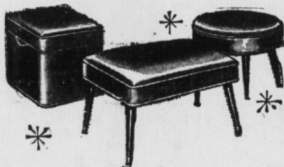

Round Hassocks

Assorted colors . . . leatherette covered.

Anniversary Special

2.97

TORRID OIL RANGE

YOUR BAKING TROUBLES DISAPPEAR LIKE BUBBLES when you use a **FAWCETT CUSTOM DELUXE TORRID-OIL RANGE.**

Just set the oven temperature control knob, conveniently located on the illuminated backward panel, and your Torridd Oil range does the rest.

No worries about stoking the fire, or trying to keep an even temperature.

And an electric clock and timer will chime to let you know when your baking is done.

YOUR NEW TORRID OIL WILL COST LESS TO OPERATE THAN A COAL OR WOOD RANGE.

REG.

$359.95 LESS $65.00 TRADE-IN

KELVINATOR

An amazing value at only—

$297.70

PHILIPS

25" DELUXE CONSOLE TV

EXCLUSIVE 2 YEAR PICTURE TUBE WARRANTY.

Reg. $489.95 Less

$150.00 Trade-In

ALL OTHER APPLIANCES AT SPECIAL SALE PRICES

CARPETING

TRILAN "Economy" a light weight hard wearing carpet made with the tested Trilan fibre . . . Light Beige only suitable for Bedrooms . . . 9 ft.

Anniversary Special **5.95** sq. yd.

TRILAN "Multi-Stripe" carpeting 9 and 12 ft. width . . . loop pile . . . durable easy to care for . . .

Anniversary Special **5.95** sq. yd.

TRILAN "Tweedmere" a reasonably heavy carpeting made from the tested Trilan fibre . . . plain colors . . . loop pile for extra life

Anniversary Special **7.25** sq. yd.

TRILAN "Brocade" a good quality with proven long life . . . very easy to care for as it is easily cleaned . . . Deep pile and excellent quiet pattern gives the appearance of Luxury

Anniversary Special **8.35** sq. yd.

OTHER Broadloom carpet including PROPYLON and with Hall and Stair Carpeting . . . All at Anniversary Special Prices.

MANY CARPET ENDS suitable for use as Runner for Hall, Bedroom or Den. All at **CLEARANCE PRICES**

MIRRORS

Plate Mirrors at 20% OFF

Brass Framed Shatter Proof Mirrors

18 x 24 at **7.95**

30 x 36 at **9.95**

48 x 30 at **11.95**

Unpainted Frame Mirrors **3.98**

MEDICINE CABINETS

Anniversary Special **5.95**

DECORATOR CUSHIONS

Anniversary Special **1.97**

TABLES by Elmira

$29.95 Coffee Table **21.50**

$39.95 End Table **24.50**

$39.95 Slip End Table **24.50**