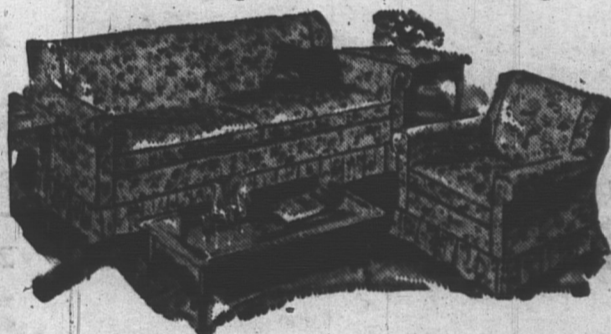

### HOSTESS CHAIRS

**FROM 12.95**

**2 PC. SUITE** — 4 seater sofa, rubber cushions, walnut wood trim, burnt orange color, modern styling, excellent tailoring. Was 309.95  
**NOW 239.95**

**2 PC. SUITE** — 4 seater sofa, narrow arm, brown-nylon frieze cover, foam cushions, modern styling. A real buy. Was 229.95.  
**NOW 189.50**