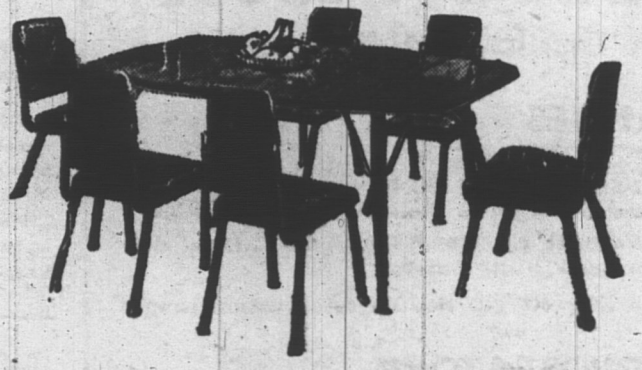

TABLE & 4 CHAIRS

FREE DINNERWARE
 FREE SILVERWARE
 ● Beautiful walnut table
 ● 30" x 48" extends to 60"
 ● Deluxe Chairs
 All for only **94.50**

TABLE & 6 CHAIRS

● Walnut arbutic table top
 ● Bronze-tone legs
 ● Self leveling glides
 ● 6 deluxe chairs, coral color
 Was 109.50 Now **69.50**
 98.00 MONTHLY

TABLE and 2 CHAIRS

● Drop leaf table 20" x 30" open
 ● Walnut arbutic 18" x 20" closed
 ● 2 comfortable foam padded chairs
 Only **34.50** 8.00 monthly

CROCKETT & STOREY LTD.

"Dedicated to Home Improvement."