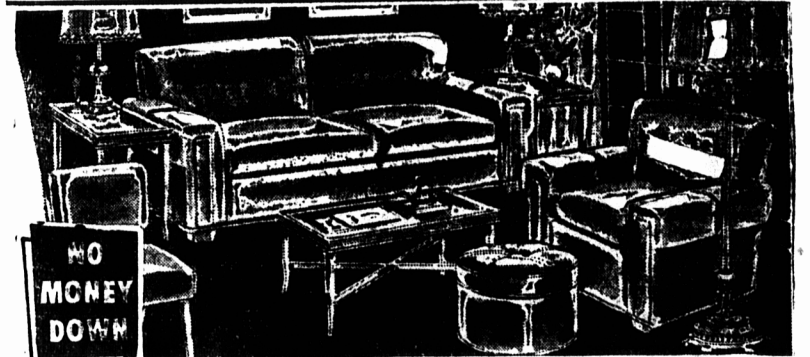

LOWEST CARRYING CHARGE—
 ONLY 1/2% PER MONTH!!!!

SPECIAL!

Reg. 64.50 Cedar Chests

NOW — SAVE \$15.00!!
49.50 OR 50c WEEKLY

Just in time for Christmas! A top make! Wonderful selection! Plain walnut or rich mahogany in popular waterfall and other smart designs. Some with lid compartments (shown), others with bottom drawer! All cedar lined. Snap-seal lid and lock! GUARANTEED moth proof! BUY YOUR CEDAR CHEST NOW AND SAVE — on CANADA'S EASIEST TERMS!

PHONE or WRITE!

. . . **LOWEST PRICES! TOP MAKES!**

13 pc. LIVING ROOM GROUP

INCLUDING LUXURIOUS 3-Pc. CHESTERFIELD SUITE

To celebrate the opening of our FIFTH New Way store we're offering this deluxe modern living-room ensemble at a price that makes it SECOND TO NONE IN VALUE!!! Come in! Choose from our wide selection of suites! EASIEST TERMS! NO DOWN PAYMENT! Up to 200 WEEKS TO PAY!