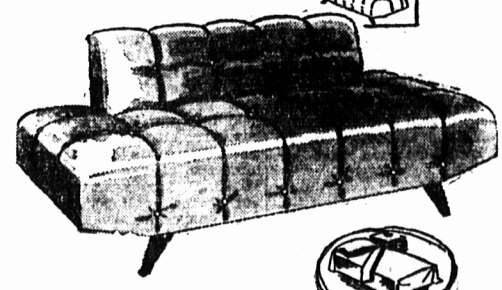

Here's what you get:—

- One rich-looking, luxurious silk velour chesterfield!
- One big, comfortable arm chair in matching shade!
- One big arm chair in contrasting shade of silk velour!
- Two modern brass and tile table lamps—tastefully designed—complete with shades—maroon, green, grey or red!
- Two walnut finish end tables!
- One walnut finish coffee table!
- One smart swing arm bridge lamp with shade!
- One handsome bronze smoking stand!

SALE PRICE:

267.50

OR

1.65

weekly

TAKE ADVANTAGE OF THIS SPECIAL LOW EXPANSION SALE PRICE NOW!

Ultra Modern!

Sale Priced! DIVANS

Double Comfort at a Low, Low Price!

59.95

OR ONLY

50c

Weekly

Truly a magnificent piece of double-purpose furniture upholstered in red, green or grey decorative repp, long wearing and attractive! Simply remove the back in one easy operation (see inset top) and behold!—you have a comfortable bed (see inset below divan). Limited quantity at this amazing price! NO MONEY DOWN!

NO DOWN PAYMENT!

SECTIONAL SOFA OUTFIT Complete

4-PC. **99.50**

EXCEPTIONAL VALUE! IMMEDIATE DELIVERY!

Styled for young moderns, this versatile 4-piece sectional suite is made to exacting standards of comfort and durability by a leading Canadian manufacturer. Note the smart lines, the casual cleverness of each distinctive piece. Available in attractive basket weave repp. Famous "NO SAG" construction. Choose from wine, copper or green to blend with or match your colour scheme.