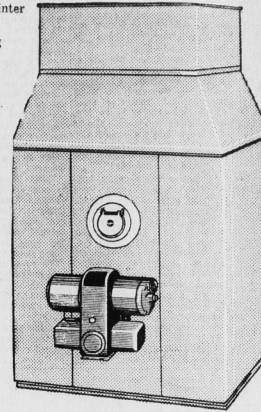

Bowling Shoes

- A good quality shoe made from real leather and styled for comfort
- Ladies Regular $4.50 pr.

SPECIAL **$3.79** PR

Men's Regular $4.95 pr.

SPECIAL **$4.19** PR.

Bowling Shoe Bags

- Made of simulated leather
- Regular $1.98 ea.

SPECIAL **$1.59**

Basketball Goal Sets

- Tan pebble finish ball with goal frame and net
- Regular $6.95 set

SPECIAL **$4.99** SET

Badminton Set

- 4 player set with bats, birds and net
- Regular $4.99 set

SPECIAL **$3.89** SET

Table Tennis Set

- Complete set of table clamps, net, bats and balls for 4 players
- Regular $6.95 set

SPECIAL **$5.29** SET

Dart Boards

- Hours of fun and relaxation for the entire family
- Regular $4.98 set

SPECIAL **$3.99** SET

Girls Flannelette Pyjamas

- 2 pc. long assorted polka dots and prints on white ground
- In pink, gold, blue and turquoise
- Sizes 6-12
- Reg. $2.98

SPECIAL **$1.99**

Babys Thermal Sleepers

SPECIAL **$2.39**

Plastic Storm Windows

SPECIAL **.19^c** EA.

Snow Shovels

- Made in Canada from strong, tough lightweight aluminum
- "D" top handle
- Regular 2.28 ea.

SPECIAL **$2.59** EA.

- 4' long handle
- Regular $2.98 ea.

SPECIAL **$2.39** EA.

Warm Gloves For Winter

$2.99