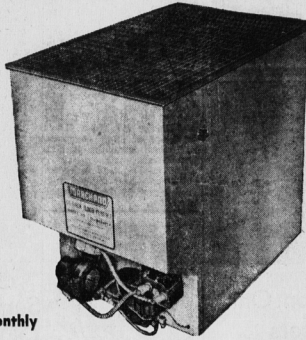

WINTER COMFORT AS YOU LIKE IT... 10 DAY BARGAIN EVENT... OCT. 9 TO 19

MARCHAND AUTOMATIC FLOOR FURNACE

- Fully automatic with wall thermostat and blower
- Sets in floor and there is no basement needed
- Sufficiently large for average homes, fully guaranteed
- 59,000 BTU capacity, C.S.A. approved

REGULAR 229.95

199.99

No Down Payment—$11.00 Monthly

MARCHAND M50 STANDARD

Same as above less thermostat and blower, 50,000 B. T. U.—Regular 179.95.

149.99

Fully Automatic Enterprise OIL FURNACE

- Now you can have summer warmth all winter long
- Hundreds now in use on P.E.I., low operating cost
- Quiet operating reliable Gun Type Burner
- 80,000 B. T. U., thermostat controlled

- 5 YEARS TO PAY
- LOW INTEREST CHARGES

REGULAR 495.00

439.00

With 200 Gal. Tank
Installation Extra