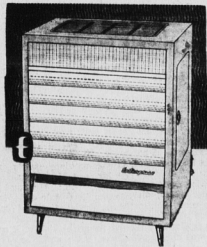

ENTERPRISE OIL SPACE HEATER

- Heats up to three rooms
- Modern design cabinet, a real space saver
- 35,000 B.T.U. capacity
- Regular $86.50

69.99

No Down Payment
$6 Monthly

97.99