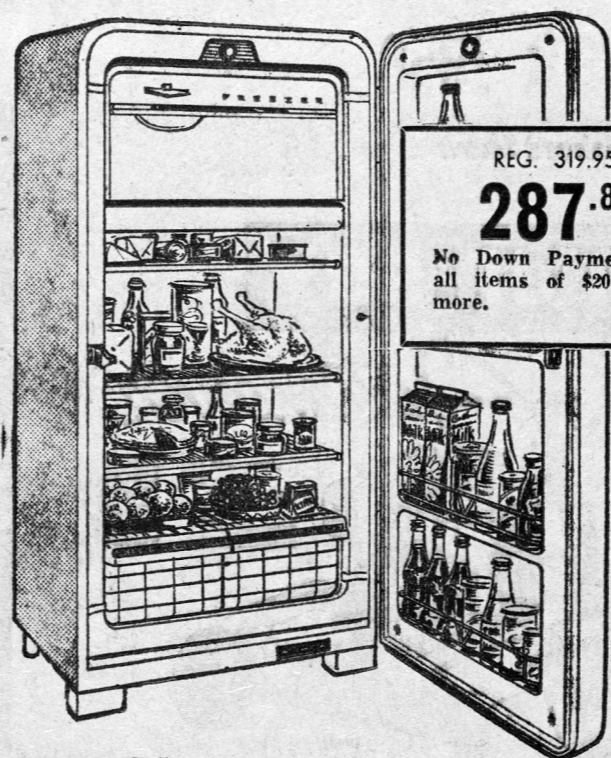

A TOP FEATURE . . .
OF THE SHOW . . .

REG. 214.95
199.95
No Down Payment on all items of \$20.00 or more.

Our lowest-priced 8.2 cu. ft. Coldspot. Perfect for the budget-conscious, space-minded shopper.

- Freezer holds 28 lbs. frozen food
- Three large door shelves
- Easy-to-clean uni-chrome shelving
- Beautiful porcelain-enamelled colortone interior

SPECIAL
\$599.95

The finest Coldspot Refrigerator—Food Freezer.

Truly, the finest refrigerator we have ever shown in Charlottetown — brought in especially for the Homemaker Show. A refrigerator of tomorrow — shown today, with over twenty cubic feet food capacity and a huge home freezer.

Booth 12

REG. 319.95
287.88
No Down Payment on all items of \$20.00 or more.

Fully automatic defrosting — no more pans to empty, no mess to mop up!

Check the luxury features and compare them with other refrigerators.

- Ample storage space — holds 70 lbs. of frozen foods
- High — wide — deep shelves, chrome plated
- Extra-tall door shelves . . . extra-large dairy chest
- Moisture-seal crisper for garden-fresh vegetables