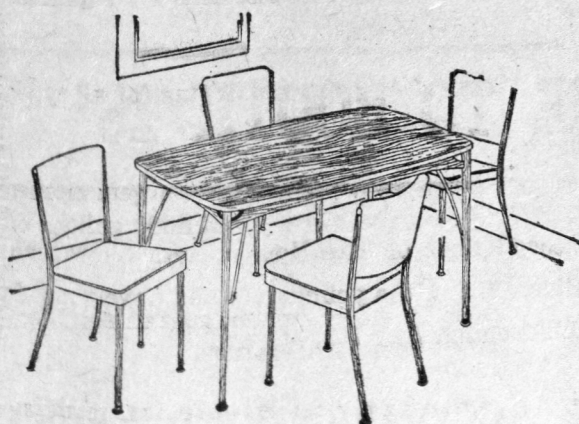

SMARTLY STYLED SOFA BED

2-pc. Sofa Bed Suite sturdily constructed with double spring construction, seat and back. Modern style with cotton tweed combined with plastic. Drop in to the Great Homemaker Show and see this smart two-piece sofa bed suite for yourself.

129.95

No Down Payment on all items of $20.00 or more.

3 Pc. BEDROOM SUITE

- Hand-rubbed high-gloss top
- Dust-proofing at bottom of drawers
- Mirror tilts to desired position
- Smooth, sanded and fully finished interiors

259.95

No Down Payment on all items of $20.00 or more.

Booth 3

"PILOT" 3 Pc. BEDROOM SUITE

- Walnut grain finish
- Hand-rubbed high-gloss top
- Centre guided drawers
- Large clear mirrors

199.95

No Down Payment on all items of $20.00 or more.

Booth 7