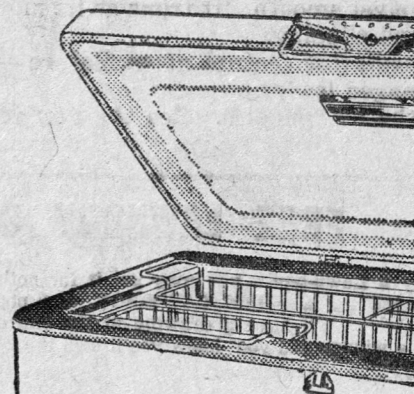

- Ample storage space — holds 70 lbs. of frozen foods
- High — wide — deep shelves, chrome plated
- Extra-tall door shelves . . . extra-large dairy chest
- Moisture-seal crisper for garden-fresh vegetables

SAME AS ABOVE WITH MANUAL DEFROST — \$238.88

COLDSPOT PIG GUESSING CONTEST!

Porky says: "Guess my weight and take me home!"

Here's a bit of fun, at our expense, and someone will have free fresh pork chops and roasts. Porky has been carefully and officially weighed by Canada Packers and he is on display in a beautiful Coldspot Home Freezer. See the Freezer, guess the weight and he's all yours. In case of a tie we'll stage a friendly draw between the winners.

COLDSPOT

15 cu. ft. HOME FREEZER

The most convenient, economical solution to your shopping and food problems . . . let's you buy your food in quantity at wholesale prices . . . your freezer will pay for itself.

- Coils on all sides for faster freezing
- "Superwall" circulation system to stop cabinet "sweating"
- 3" super-dense Fibreglass insulation
- Special 17-lb. fast-freeze section

Reg. 379.95

Booth 12

344.95