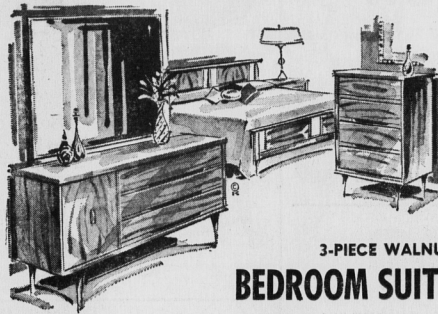

3-PIECE WALNUT BEDROOM SUITE

SAVE 49.02

- Consisting of double dresser, chest of drawers and bookcase bed
- Solid 5-ply construction, dovetail drawers
- Tilting venetian style mirror
- Beautiful satin walnut finish

Regular 239.00

189.98

Also available with triple dresser Add 20.00 NO DOWN PAYMENT—$10.00 MONTHLY