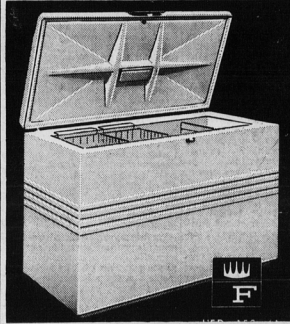

FRIGIDAIRE

FOOD FREEZER

750 lb. capacity

550 LB. DEEP FREEZE
No Down Payment $12.00 Monthly
Special 239.95

NO DOWN PAYMENT $15.00 MONTHLY
279.95