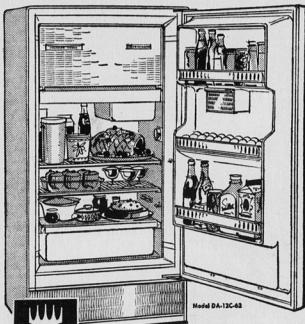

FRIGIDARE

REFRIGERATORS

- Acid resistant porcelain enamel interior
- Porcelain enamel vegetable hydrator
- Removable door shelves
- Compressor oiled to last a lifetime
- Safe magnetic door seal
- One piece all steel cabinet

NO DOWN PAYMENT $10 MONTHLY
SPECIAL 169.95 And your old Refrigerator

TEX-MADE SHEETS and PILLOW CASES

Reg. 3.69 **SPECIAL 3.19**

PILLOW CASES
To Match Regular 1.59 **Special 1.34**

"MONACO" CRYSTAL STEMWARE

Regular 69c each
SALE 8 FOR 3.99

CANNISTER SET

Regular $3.98 set
SPECIAL 2.79