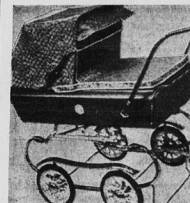

BABY CARRIAGE

- steel lift-out body
- leatherette upholstery
- chrome chassis and mudguards

Regular 49.95

42.95

No Down Payment 5.00 Monthly

WILCO 8-TRANSISTOR RADIO

Regularly 39.95

29.95

TRANSISTOR TAPE RECORDER

Regularly 39.95

32.95

PLYWOOD

- Douglas fir, unsanded grade, 4' x 8' sheets, 5/16" thick, 2.99 sh.
- regular 3.5 sheet
- 5/8" thick, reg. 6.95 sheet 5.99 sheet

EASTERN CEDAR SHINGLES

16" lengths, clear walls and second clears, reg. 9.35 sq. 7.89 sq.

B.C. RED CEDAR SHINGLES

regularly 12.95 sq. special 10.99 sq.

ALUMINUM COMBINATION DOORS

In popular sizes, complete with glass, screen, hardware, regular 49.30 38.95

BARKER TILE BOARD

In solid enamel finish, reg. 13.75, regular 11.29

INSUL-BOARD

In 4' x 8' sheets, regular 2.70 sheet 2.09 sh.

Camper Blankets

Tailored Curtains

Men's Work Pants

Men's Dress Hose

Boys' Hose

Brownie Kodak Starmite Outfit

Toilet Seat

plastic; will not chip, warp or crack; choice 5 colors; reg. 6.25 ..... 4.98

Stainless Steel Sinks

Rubber Garden Hose

full 1/2" with couplings, in 50 foot lengths; reg. 3.25 length 3.98

Pure Silk Head Squares

gay attractive prints; regular 1.98 ..... 1.49

Panties and Briefs

sizes 5-M-L; white, pink, blue, special ..... 3 for 1.00

Jewellery

pins, neckties, bracelets, earrings; reg. 2.00 to 5.00, special 97c

Seamfree Mesh Hose

good shades; sizes 8 1/2 to 11; regular 1.29 ..... pair 79c

Boys' Cotton Shirts

Girls' Shorts

Boys' & Girls' Windbreakers

various colors, designs; full zipper; regular 3.98, special 1.97

Children's T Shirts

cotton knits, assorted colors; sizes 2-4-4 regular 88c 77c

Girls' Jamaica Shorts

Insulated Teapots

Cups, Saucers

Cake Plates

7-piece Caddy Sets

Sunglasses

Men's Casuals

Children's Shoes

Children's Corduroy Oxford

Willard's Boxed Chocolates

Rose Brand, Regular 98c ..... Special 79c

Willard's Boxed Caramels

1 lb. cello bags, Regular 68c ..... Special 49c

Licorice Coated Fudge Centre Candy

1 lb. cello bags, Regular 58c ..... Special 29c

Barbecue

Wear-Ever Perculator

Stainless Aluminum Teapots

Gold color in floral design. Strainer, pouring spout. Will hold approximately 6 cups. Made in England. Reg. 5.95 each—Special ..... each 4.49