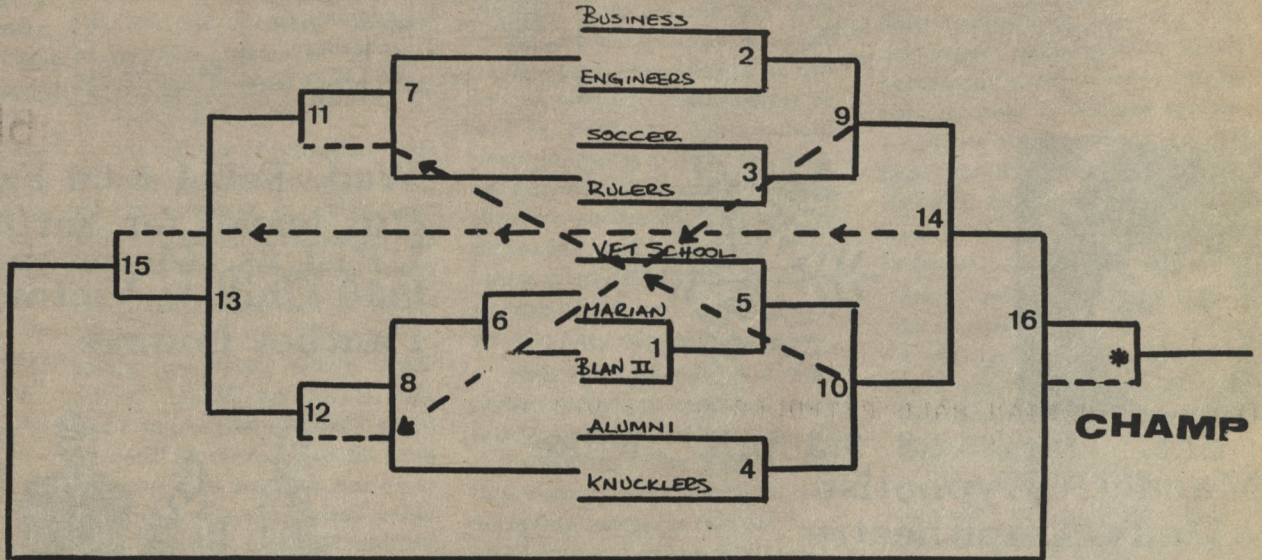

*20 MIN OVERTIME IF WINNER 15 BEATS WINNER 14 IN GAME 16

GAME SCHEDULE

DATE	TIME	GAME #	TEAMS
Jan. 23	7:35	1	Marian vs. Blanchard 11
	8:45	2	Business vs. Engineers
Jan. 24	7:00	3	Soccer vs. Rulers
	8:05	4	Alumni vs. Knucklers
Jan. 25	7:35	5	Vets vs. Winner #1
	8:45	6	Loser #1 vs. Loser #5
Jan. 26	7:00	7	Loser #2 vs. Loser #3
	8:05	8	Winner #6 vs. Loser #4
Jan. 30	7:35	9	Winner #2 vs. Winner #3
	8:45	10	Winner #4 vs. Winner #5
Jan. 31	7:00	11	Winner #7 vs. Loser #10
	8:05	12	Winner #8 vs. Loser #9
Feb. 01	7:35	13	Winner #11 vs. Winner #12
	8:45	14	Winner #9 vs. Winner #10
Feb. 02	7:00	15	Winner #13 vs. Loser #14
	8:05	PICK UP TIME FOR TEAMS KNOCKED OUT OF TOURNAMENT	
Feb. 06	7:35	16	Winner #14 vs. Winner #15

NOTE: If winner of #15 beats the winner of #14 in the two 20-minute period game, then the two teams will play an additional 20-min. period (followed by penalty shots if necessary) to determine a winner.

Intercollegiate Scoreboard

January 20: Hockey Mt A 5 vs UPEI 9

Men's Basketball UPEI 69 vs ACA 60

January 21: Men's Basketball UPEI 83 vs SMU 75

Women's Basketball UPEI vs UNB (snowed out)