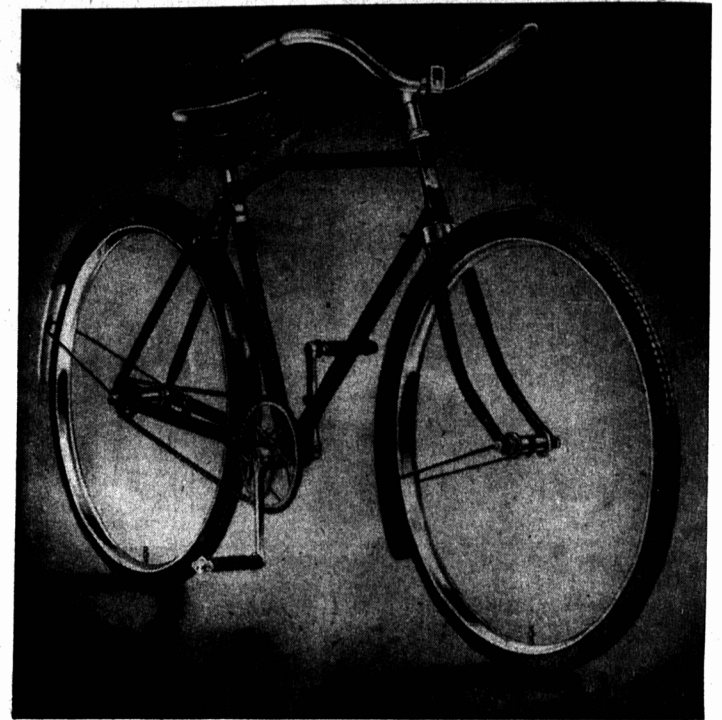

Due To The Inclement Weather And Poor Road Conditions WE ARE CONTINUING OUR GREAT SPRING SALE OF HIGH GRADE BICYCLES!

Men's or Women's Standard Models... Finest Construction

PAY ONLY

$100.00
DOWN

Balance Monthly

TERRIFIC
VALUE at **41.99**

(As Illustrated)

Through Special Arrangements with the manufacturer, we are able to offer you this wonderful "Roadmaster Model 35G" Bicycle at a marvellous Saving Price! Strongly made of the finest quality materials, this Bike will prove a favorite with cyclists both young and old. It is finished with an absolutely rust-proof process and is gleaming black enamel with bright chromium plate trim. Want a Bicycle? . . . Well, here's your chance to get a real beauty and SAVE!

ONE WEEK ONLY

Sale Ends April 21st

Don't Miss This Great Bike Sale!

— HOLMAN'S Both Stores SPORTING GOODS —

Barlon
SUPERIOR

Plastic Surface RUGS

Heavyweight Quality

- LONGER WEAR
- EASY TO CLEAN
- LOCKED IN COLOURS
- QUALITY GUARANTEED
- SEVEN ROOM SIZES
- UP TO THE MINUTE PATTERNS
- RESISTANT TO HOUSEHOLD STAINS

Clearance! While They Last! BARLON Plastic Coated RUGS

Note These Timely Savings

Size 6 by 9', regular 6.65, SPECIAL	4.99	Size 9 by 10½, regular 11.75, SPECIAL	9.49	Size 9 by 13½, regular 14.95, SPECIAL	11.99
Size 7½ by 9', regular 8.50, SPECIAL	6.99	Size 9 by 12', regular 13.25, SPECIAL	10.99	Size 9 by 15', regular 16.95, SPECIAL	13.49
Size 9 by 9', regular 10.25, SPECIAL	7.99	You'll want to freshen and brighten up your home with new Floor Coverings this Spring. Do come in and inspect our wonderful range of qualities, patterns and colors. . . . They're here for your choosing!			

— HOLMAN'S Both Stores FLOOR COVERINGS —

If You Can't Come
By Car or Bus —
Shop At Home,
Leave All To Us!

RAIN 'N SHINE COATS

Spring Favorites For Women and Girls