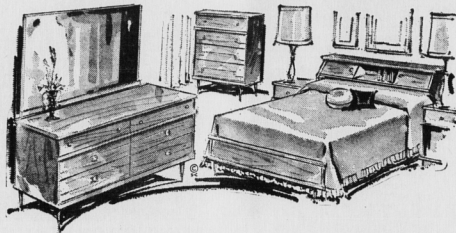

Great Bargain Event

Thursday Friday Saturday

ECONOMY

DAYS

COME! SEE! BUY! SAVE!

Designed to bring you Seasonal items when you need them most. At lowest possible prices

Beautiful American Walnut Finish

3-PC. BEDROOM SUITE

- Large 55" double dresser
- Roomy 4-drawer chest of drawers
- Full size bookcase bed
- Lock joint drawer construction
- Full time drawer operation on nylon glides

REGULAR $179.00
SAVE $40.00

139.00

NO DOWN PAYMENT — $9.00 MONTHLY

Best Quality Tailored CURTAINS

- Best quality rayon Marquisette
- Strong and longlasting
- Completely washable
- Size 40 x 81
- Regular $3.49

2.99 PR.

GIRLS SUEDE JACKETS

- A basic easy to wear suede Jacket
- For school or play
- Rayon lined, buttons down the front
- Two patch pockets
- Colors, green and brown
- Sizes 7 - 14
- Reg. $6.98

4.99

ALL-WEATHER

TRENCH COATS

- Boys or Girls Navy
- Double breasted
- Belted, and laminated for warmth
- Sizes 3 - 4 - 5 - 6 - 6X
- Reg. price $12.95

7.77

Pioneer

CHAIN SAWS

The only compact chain saw. For a low investment this quality compact will make easy work of all your woodcutting chores. See it today. Complete with 16" bar and chain. Regular $175.95.

158.99

RCA VICTOR PORTABLE