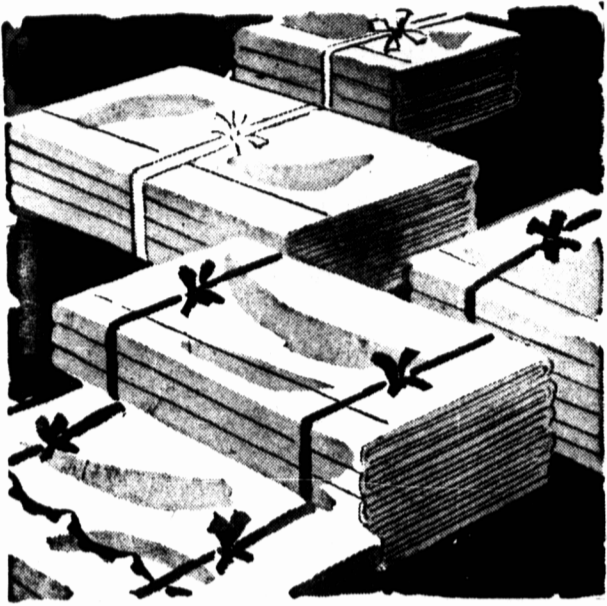

Sweet dreams, sweet savings....

Springdale Nylon Tricot Fitted SHEETS

Luxurious sheets made from 100% Du Pont Nylon ... so easy to wash, and dry in a jiffy. They never lose their shape, resist wrinkling and are smooth and comfortable particularly for summer use. In white only, with matching pillow slips.

- Double bed size ..... **5.98 each**
- Single bed size ..... **4.98 each**
- Matching pillow slips ..... **3.98 Pair**

(Advertised on "Father Knows Best" TV Series).

"TEX-MADE" SHEETS and CASES

Homestead quality, medium weight cotton sheets and pillow slips that are strong and sturdy. Firm, close weave about 128 threads to the square inch. Neatly hemmed ends.

72" x 100"	6.49 pair	Same quality, but hemstitched:
81" x 100"	7.49 pair	72" x 100" .....
Slips to match	1.49 pair	81" x 100" .....
		Slips to match .....

"TEX-MADE" PASTEL SHEETS AND CASES

Medium weight long fibre cotton sheets and slips in wash-fast colors. Hemstitched ends. Blue, Nile, Pink, Yellow.

- 81" x 100" .....
- Slips to match .....