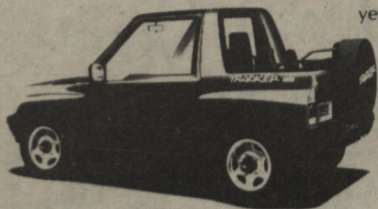

Starting at **$11,995.00***

Additional **$750 GRADUATE CASH BACK.**

See Dealer for conditions.

Get to know Geo.

**YOUR MARITIME
CHEVROLET • GEO • OLDSMOBILE DEALERS**