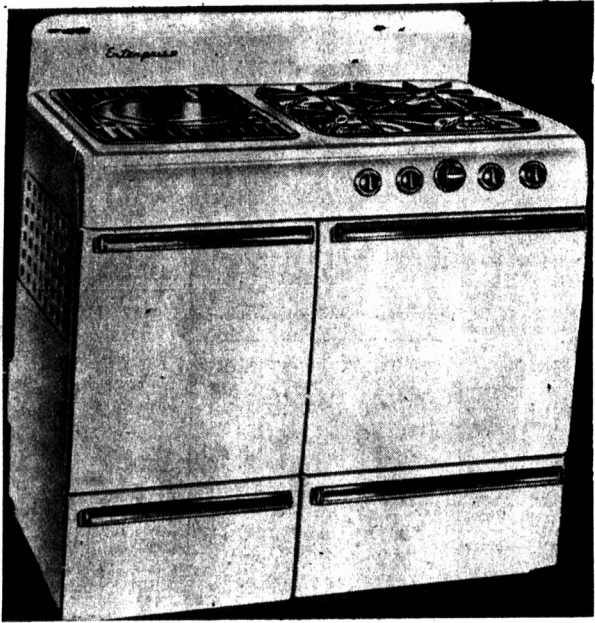

For The Modern Kitchen! Enterprise Combination GAS and OIL RANGE

Quality and Value!

289.00

Liberal Trade-In Allowance
For Your Old Range

All the conveniences of modern gas cooking are combined with the many advantages of oil heating in this beautifully styled combination. The oil section quickly warms up even the coldest kitchen. Sweeping lines of great beauty, textured metal handles, deep maroon and gold dials together with lustrous chrome and glittering white porcelain make up this exciting new, Modern-Canadian design. Drawer under the oven contains high speed in-a-drawer broiler. Oil section is equipped with highly polished cooking cover, and extra larger air space for maximum heat circulation. May be equipped with specially designed copper coil for domestic hot water supply, if required.