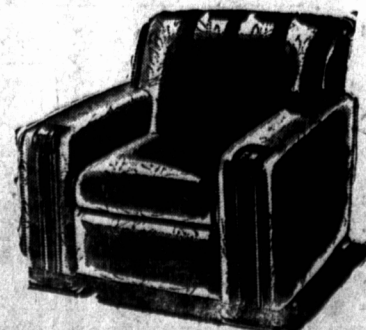

In Two Outstanding New Styles

There are two styles from which to choose—both have the famous Kroehler "Cushionized Construction" for lasting comfort. Newly arrived, in a rich walnut finish and covered in assorted shades of repp, frieze and metallic novelty fabrics. Small, compact sized chairs to fit into your home's vacant spaces. CHAIR MONTH FEATURE AT—

Clearance!

**39.98
AND
44.98**

Odd Lines CHESTERFIELD CHAIRS

All Genuine Kroehlers --- Regular to 99.88

Clearance of odd chairs from broken suites at tremendous savings. All Kroehler cushionized construction in various coverings including wool frieze, nylons, etc. Colors red, light green, dark green, rose, grey, beige and wine. Shop early for best choice. WHILE THEY LAST, each—

10% DOWN --- Balance Monthly

— **HOLMAN'S Both Stores FURNITURE** —

59.99

The Shoe with the Magic Sole

The New
"TATTOO" Model

12.95

One of the most popular styles of the famed "Air Step" line of women's shoes. Soft, shiny, aniline calf leather in smart slip on style with perforated and fine braid trim on vamp and sides. Flexible leather soles and high heels . . . and magic sole for comfort. Color—briarwood. Sizes 5 to 9½ in width AAA to B.