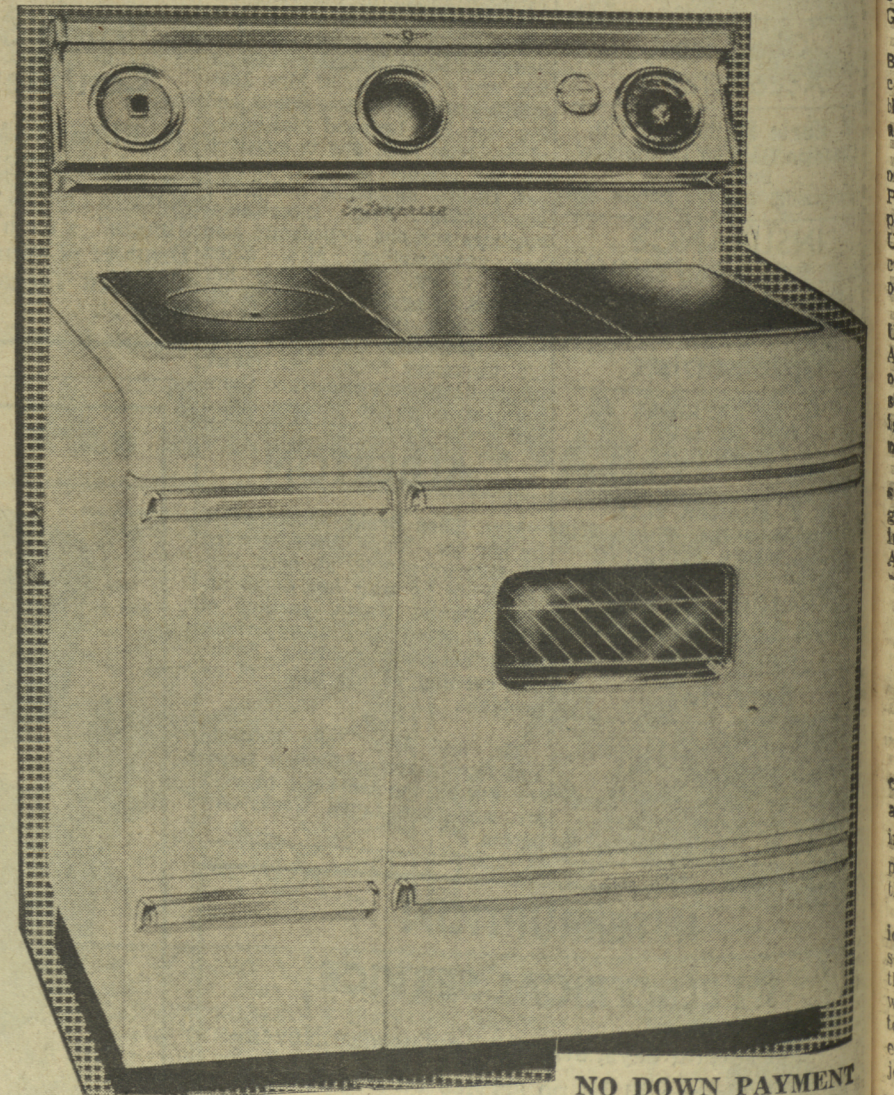

NO DOWN PAYMENT PAY NEXT YEAR

Enterprise COAL and WOOD RANGE TRADE-IN SALE

- Large family size oven fully porcelain lined.
- Full porcelain enamel exterior finish.
- Large copper reservoir, won't rust.
- Big firebox for coal and wood or wood only.
- Highly polished cooking surface, easy to keep clean.
- Heavy construction for longer service.

NO DOWN PAYMENT PAY NEXT YEAR

Square model (no reservoir)

Reg. 229.00 less 50.00 trade

YOU PAY 179.00

Extended model with reservoir

Reg. 259.00 less 50.00 trade

YOU PAY 209.00

PLUS FREE! CHRISTMAS DINNER including Turkey