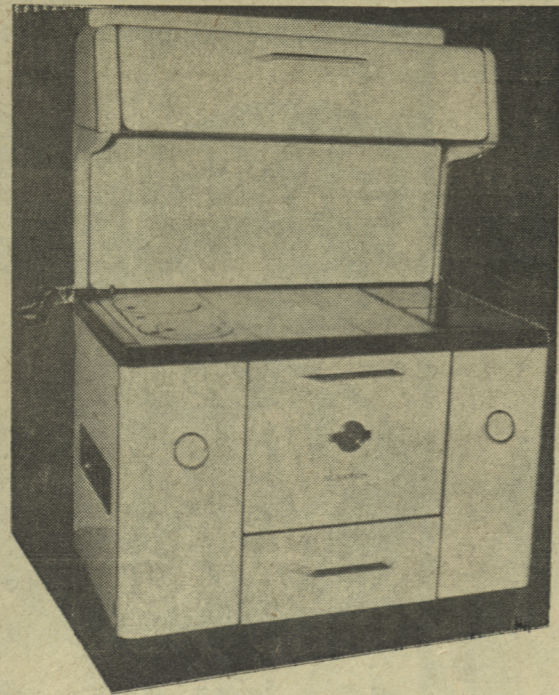

PHONE 5655

Reduced Christmas Rates

All

Popular Magazines

MAJORIE E. GILL

Paraplegic Subscription Agent

53 Ambrose St. Ch'town

BE EARLY, SHOP IN NOVEMBER, RELAX IN DECEMBER