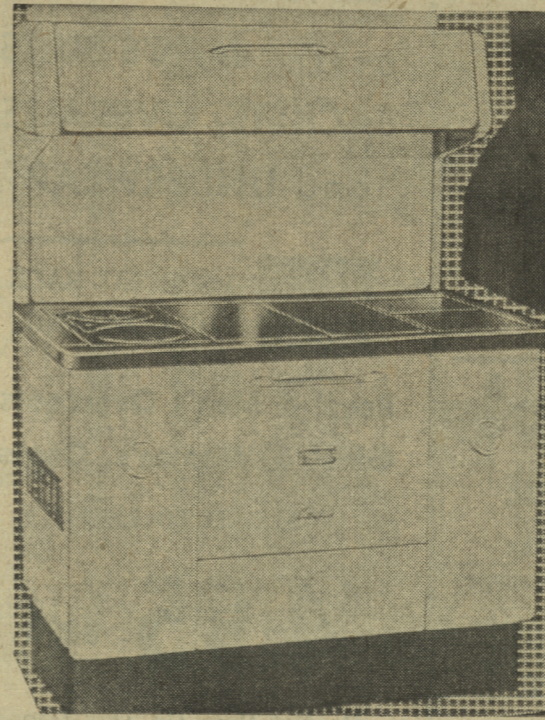

Enterprise

automatic OIL RANGE TRADE-IN SALE

PLUS FREE! CHRISTMAS DINNER including Turkey

- Canada's first and finest automatic oil range, no lighting, no guess work. Simply set the thermostat oven control to the temperature desired and the range does the rest.
- Constant pilot. The thermojet burner remains on pilot at all times, no lighting is ever required.
- Larger than average oven, 19 x 19 1/4 x 17 1/2. Fully porcelain lined.
- Extra storage drawer may be used as warming oven or for storage of cooking utensils.
- Beautiful styling, complete with Deluxe backguard containing full length lamp and electric clock.

REG. 389.00

Less TRADE 50.00

339.00

YOU PAY

with KEMAC BURNER installed SAVE 30.00 plus FREE! CHRISTMAS DINNER including Turkey

Square model with high closet complete with KEMAC burner installed.

Reg. 273.00

Special

243.00

Extended model with high closet and copper reservoir complete with KEMAC burner installed.

Reg. 299.00

Special

269.00

- Fully enamelled Enterprise Range, with family size oven.
- Full-size cooking surface, with utility drawer for cooking utensils.
- High closet, and highly polished key plates & covers.
- Enjoy the convenience of a modern oil range and also burn wood or coal when desirable.