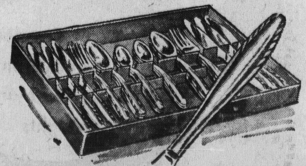

CONTEMPORARY ELEGANCE IN STAINLESS STEEL

Special 5.97

ZELLER'S LTD.

159 KENT ST. CHARLOTTETOWN, PHONE 4-7473